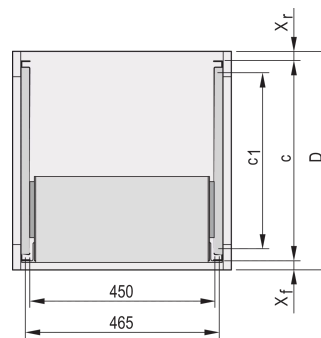

C-Profile Adaptor for Subracks Assembled into Cabinets, 355 mm

CATALOG NUMBER

24562-456

The C-profile, assembled on the Side Panel of the subrack serves to fix the subrack on the guiding profile when mounted into a cabinet.

CERTIFICATIONS

FEATURES

The C-profile fixes the subrack on the guiding profile when mounted into a cabinet.

PRODUCT ATTRIBUTES

Depth: 355mm

Package Quantity: 2

Finish: Anodized

Material: Aluminum