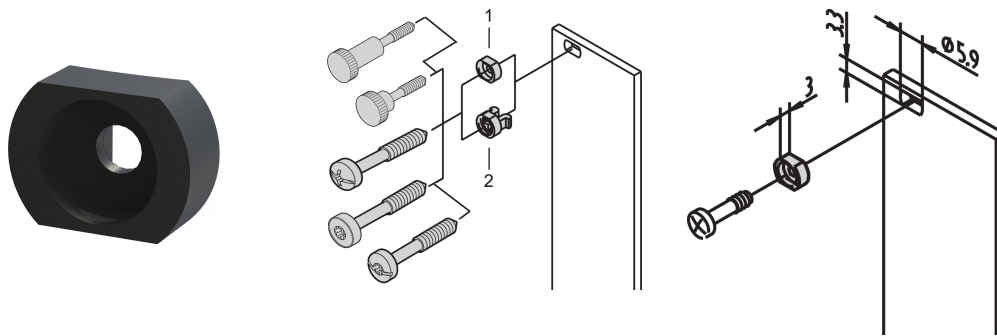

Sleeves for M2.5, Brass, Black; 100 pieces

CATALOG NUMBER

21100-886

Sleeve guides the collar screw when fastening the front panel.

CERTIFICATIONS

FEATURES

Sleeve guides the collar screw when fastening the front panel

Sleeve is inserted into the elongated hole of the front panel

PRODUCT ATTRIBUTES

Material: Brass

Finish: Organic Top Coat

Package Quantity: 100

Depth (D): 4.4mm

Height (H): 6mm

Product Type: Sleeve

Width (W): 8mm

Works With: Front Panels

ADDITIONAL PRODUCT DETAILS

Metal sleeves on the partial front panels must be pressed in.

All sleeves can be used for front panel > 2 HP.

DIAGRAMS

WARNING

nVent products shall be installed and used only as indicated in nVent's product instruction sheets and training materials. Instruction sheets are available at www.nvent.com and from your nVent customer service representative. Improper installation, misuse, misapplication or other failure to completely follow nVent's instructions and warnings may cause product malfunction, property damage, serious bodily injury and death and/or void your warranty.