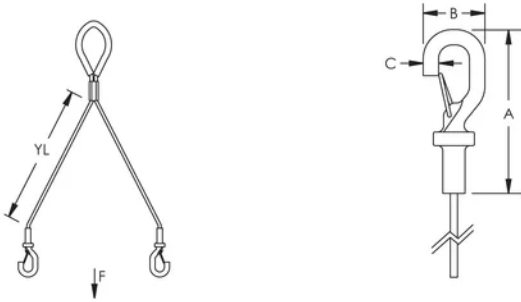

SLD2YH500	196015	58.4 mm	22.9 mm	6 mm	440N

ADDITIONAL PRODUCT DETAILS

nVent CADDY Speed Link locking device not included.

DIAGRAMS

WARNING

nVent products shall be installed and used only as indicated in nVent's product instruction sheets and training materials. Instruction sheets are available at www.nvent.com and from your nVent customer service representative. Improper installation, misuse, misapplication or other failure to completely follow nVent's instructions and warnings may cause product malfunction, property damage, serious bodily injury and death and/or void your warranty.

North America

+1.800.753.9221
Option 1 – Customer Care
Option 2 – Technical
Support

Europe

Netherlands:
+31 800-0200135
France:
+33 800 901 793

Europe

Germany:
800 1890272
Other Countries:
+31 13 5835404

APAC

Shanghai:
+ 86 21 2412 1618/19
Sydney:
+61 2 9751 8500

Our powerful portfolio of brands:

CADDY ERICO HOFFMAN ILSCO SCHROFF TRACHTE