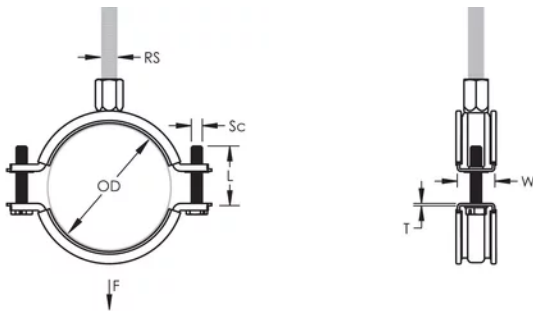

Longer ears position the screw farther from the hanger, improving tool clearance when the screw is tightened

Combination nut can be attached to M8 or M10 threaded rod, simplifying material handling

Screw length has been optimized to accommodate an increased pipe range, reducing inventory

## PRODUCT ATTRIBUTES

Article Number: 586308

Material: EPDM-SBR Rubber;Stainless Steel 316L (EN 1.4404)

Finish: Electropolished

Color: Black

Temperature: -50 to 110 °C

Outer Diameter (OD): 50 - 58 mm

Rod Size (RS): M8;M10

Width (W): 20 mm

Thickness (T): 1.25 mm

Screw Diameter (Sc): 6

Screw Length (L): 27mm

Static Load: 700N

## DIAGRAMS

---