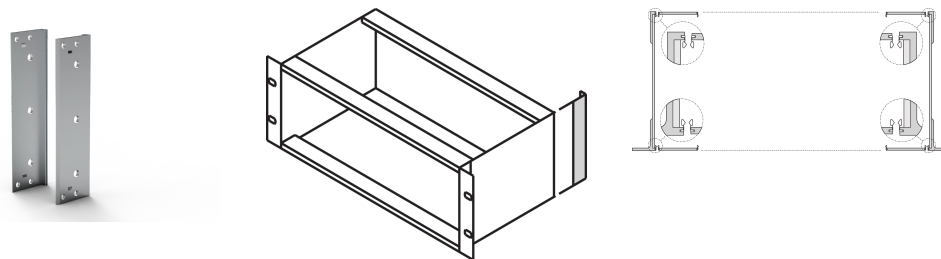

# EuropacPRO Rear Angle for Stainless Steel EMC Gasket for Side Panel, 3 U

## CATALOG NUMBER

**24561-198**

EuropacPro rear angle for Stainless Steel EMC Gasket, constructed out of Aluminum extrusion with clear passivated surface. Rear hood cannot be mounted simultaneously.

## PRODUCT ATTRIBUTES

Rack Height: 3U

Package Quantity: 2

Material: Aluminum

Product Family: EuropacPRO

Product Type: Cover

Type: Rear Angle

Works With: Subracks