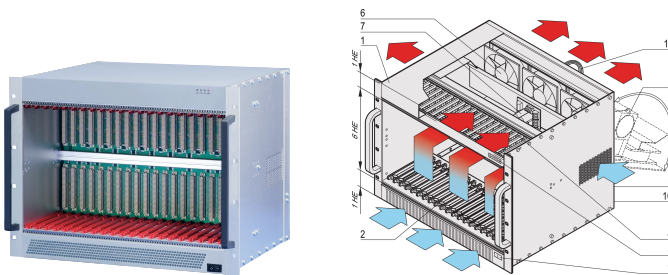

VME System, 8 U, 21 Slot, Open Frame PSU

CATALOG NUMBER

20836-815

VME system for 21 VME boards 6 U, 160 mm. The power for the system is supplied by an open frame power supply. A fan control module monitors the fans, the temperature and voltage.

CERTIFICATIONS

FEATURES

System in accordance with IEC 60297-3-101, -102, -103; IEEE 1101.1, 1101.10/11; Backplane conforms to VITA 1.1-1994

Backplane VME21 slot, 6 U, J1/J2 monolithic

PSU, open frame, 744 W (600 W at < 180 VAC)

Heat dissipation by 3 fans, from front to rear; temperature-controlled by fan control module (FCM)

Display module for DC operating voltages, fan and temperature alarm

System for vertical board mounting with board formats; Front: 6 U, 160 mm deep; Rear: 6 U, 12 HP, 80 mm deep; for transition modules

PRODUCT ATTRIBUTES

Product Type: System

Number of Slots: 21

Type: 19" Rack Mount

Backplane Type: 6 U VME64

Data Transfer: VME64; VME2eSST

Power per Slot: 30W

Input Voltage AC: 100 – 240V