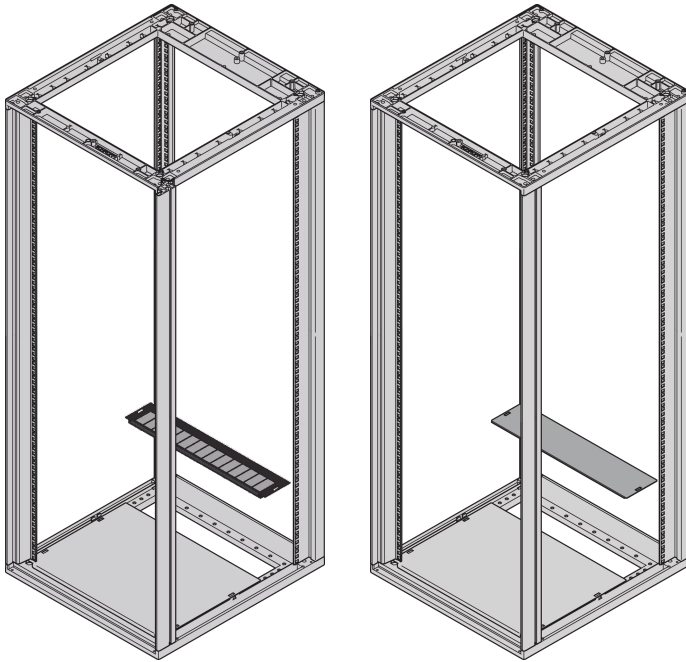

# Novastar Base Plate, Multi Pieces, Rear Cover, Filter Plate

### CATALOG NUMBER

27230-255

Cover is used to close the base plate gap.

### FEATURES

Cover is used to close the base plate gap

Including GND/earthing

## ADDITIONAL PRODUCT DETAILS

---

Fits for Novastar base plate, multi pieces