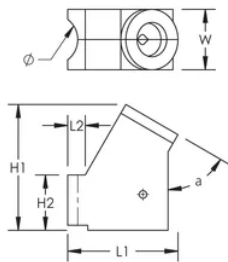

DIAGRAMS

WARNING

---

nVent products shall be installed and used only as indicated in nVent's product instruction sheets and training materials. Instruction sheets are available at www.nvent.com and from your nVent customer service representative. Improper installation, misuse, misapplication or other failure to completely follow nVent's instructions and warnings may cause product malfunction, property damage, serious bodily injury and death and/or void your warranty.

North America

+1.800.753.9221
Option 1 – Customer Care
Option 2 – Technical
Support

Europe

Netherlands:
+31 800-0200135
France:
+33 800 901 793

Europe

Germany:
800 1890272
Other Countries:
+31 13 5835404

APAC

Shanghai:
+ 86 21 2412 1618/19
Sydney:
+61 2 9751 8500

Our powerful portfolio of brands:

CADDY ERICO HOFFMAN ILSCO SCHROFF TRACHTE