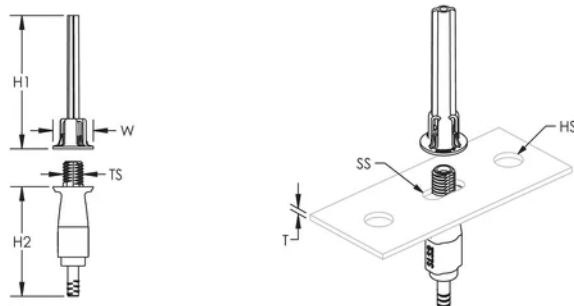

Installs in strut profiles without the need to insert fingers or tools into the strut

Finger tightening of nut secures the locking device into position without tools

No special tools required

ETA-13/0355 assessment available for wedge anchor from Powers Fasteners, Inc

SPECIFICATIONS

Wire Rope Diameter:	2 mm
Static Load Safety Factor:	5:1
Finish:	Electrogalvanized
Material:	Steel; Polypropylene; Zinc Alloy
Complies With:	SMACNA HVAC-DCS

Table 1/2

Catalog Number	Article Number	Wire Rope Length	Length (L)	Drill Bit Diameter	Drill Hole Depth	Embedment Depth
SLS2L5WA6	196760	5m	63.5mm	6mm	60mm	55 mm Min
SLS2L3WA6	196759	3m	63.5mm	6mm	60mm	55 mm Min

Table 2/2

Catalog Number	Article Number	Static Load
SLS2L5WA6	196760	270N
SLS2L3WA6	196759	270N

Hole Size (HS):	8 - 10 mm
Slot Size (SS):	8 x 6.5 mm - 8 x 10 mm
Width (W):	16 mm
Height 2 (H2):	43.5mm
Height 1 (H1):	53mm
Thickness (T):	4 mm Max
Thread Size (TS):	M8

ADDITIONAL PRODUCT DETAILS

The 2 mm locking device is compatible with C-Channel Types E0 and E0L.

Total load per wire on a multi-tier trapeze must not exceed static load.

DIAGRAMS

WARNING

nVent products shall be installed and used only as indicated in nVent's product instruction sheets and training materials. Instruction sheets are available at www.nvent.com and from your nVent customer service representative. Improper installation, misuse, misapplication or other failure to completely follow nVent's instructions and warnings may cause