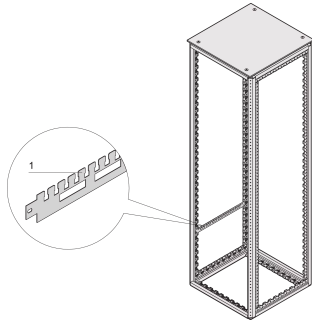

# Varistar Cable Support Rail for Cabinet Depth

Varistar horizontal cable support rail in the cabinet depth.  
Mounted directly at the frame.

## FEATURES

For cable shells (bottom row) and for cable ties or Velcro (top row)

For cable ducting in side area of cabinet