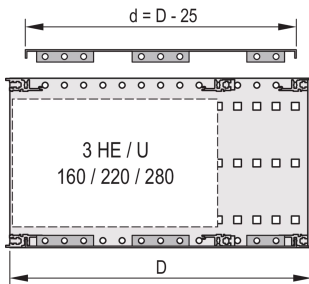

# EuropacPRO Advanced EMC 45 Top and Bottom Covers, Screwed to Side Panel, Ø 2.3mm

A cover plate is used for electromagnetic shielding or as mechanical protection. The cover can be screwed onto the side panel.

## FEATURES

Top and bottom covers with EMC and airflow optimized perforation, fulfills the requirements of the fire safety standard EN 62368-1, perforation diameter Ø 2.3mm, degree 50%

For variable positioning of horizontal rails e.g. for PCBs with standard formats