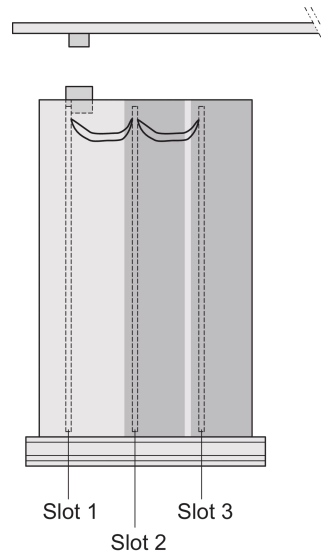

# Frame Type Plug-In Unit PRO Kit, Shielded, Perforated, Multiple Connectors, 6 U, 14 HP, 167 mm

CATALOG NUMBER

**24813-814**

Protects a PCB against mechanical damage and discharges electrostatic buildup; for Euroboard formats; pair with panel with cutouts for more connectors.

## FEATURES

---

Cover plate with perforation, for guide rails (airflow approx. 60 %)

Rear panel with cut-out for multiple connectors

Extruded side panels with groove to right and left, to insert a PCB (board position in accordance with standard in left side panel only)

## PRODUCT ATTRIBUTES

---

Rack Height: 6U

Rack Width: 14HP

Package Quantity: 1

Handle Type: Trapezoid

Gasket Type: Textile EMC

Rear Panel Type: Multiple Connector Cut-Out