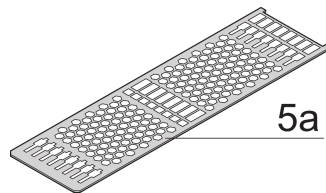

# Frame Type Plug-In Unit PRO Kit, Shielded, Perforated, Multiple Connectors, 6 U, 14 HP, 167 mm

CATALOG NUMBER

**24813-814**

Protects a PCB against mechanical damage and discharges electrostatic buildup; for Euroboard formats; pair with panel with cutouts for more connectors.

## FEATURES

---

Cover plate with perforation, for guide rails (airflow approx. 60 %)

Rear panel with cut-out for multiple connectors

Extruded side panels with groove to right and left, to insert a PCB (board position in accordance with standard in left side panel only)

## PRODUCT ATTRIBUTES

---

Rack Height: 6U

Rack Width: 14HP

Package Quantity: 1

Handle Type: Trapezoid

Gasket Type: Textile EMC

Rear Panel Type: Multiple Connector Cut-Out

Cover Plate Type: Cover Plate with Perforation for Guide Rails

Front Finish: Anodized

Rear Finish: Anodized

Cooling: Perforated

Depth (D): 167mm

EMC Shielding: Yes

Finish: Anodized; Passivated

Material: Aluminum