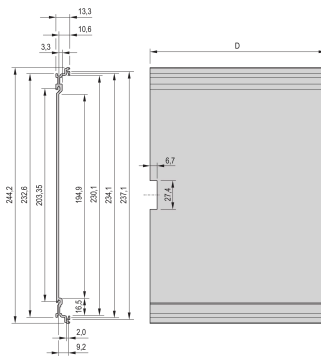

Frame Type Plug-In Unit PRO Kit, Shielded, Perforated, Multiple Connectors, 6 U, 14 HP, 167 mm

CATALOG NUMBER

24813-814

Protects a PCB against mechanical damage and discharges electrostatic buildup; for Euroboard formats; pair with panel with cutouts for more connectors.