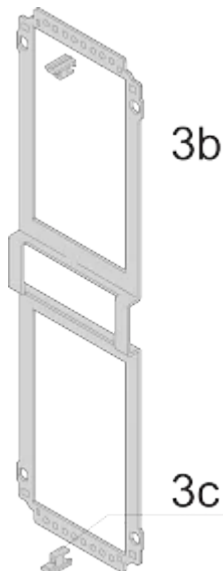

# Frame Type Plug-In Unit PRO Kit, Shielded, Perforated, Multiple Connectors, 6 U, 14 HP, 167 mm

CATALOG NUMBER

**24813-814**

Protects a PCB against mechanical damage and discharges electrostatic buildup; for Euroboard formats; pair with panel with cutouts for more connectors.

## FEATURES

---

Cover plate with perforation, for guide rails (airflow approx. 60 %)

Rear panel with cut-out for multiple connectors

Extruded side panels with groove to right and left, to insert a PCB (board position in accordance with standard in left side panel only)

## PRODUCT ATTRIBUTES

---

Rack Height: 6U

Rack Width: 14HP

Package Quantity: 1

Handle Type: Trapezoid

Gasket Type: Textile EMC

Rear Panel Type: Multiple Connector Cut-Out

Cover Plate Type: Cover Plate with Perforation for Guide Rails

Front Finish: Anodized

Rear Finish: Anodized

Cooling: Perforated

Depth (D): 167mm

EMC Shielding: Yes

Finish: Anodized; Passivated

Material: Aluminum