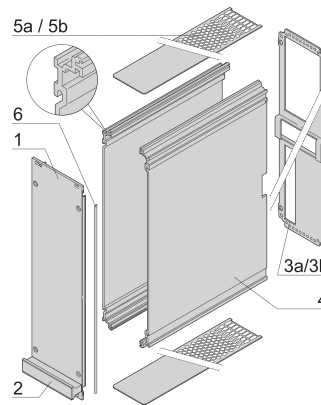

# Frame Type Plug-In Unit PRO Kit, Shielded, Perforated, Multiple Connectors, 6 U, 14 HP, 167 mm

CATALOG NUMBER

**24813-814**

Protects a PCB against mechanical damage and discharges electrostatic buildup; for Euroboard formats; pair with panel with cutouts for more connectors.

## FEATURES

---

Cover plate with perforation, for guide rails (airflow approx. 60 %)

Rear panel with cut-out for multiple connectors

Extruded side panels with groove to right and left, to insert a PCB (board position in accordance with standard in left side panel only)

## PRODUCT ATTRIBUTES

---

Rack Height: 6U

Rack Width: 14HP

Package Quantity: 1

Handle Type: Trapezoid

Gasket Type: Textile EMC

Rear Panel Type: Multiple Connector Cut-Out