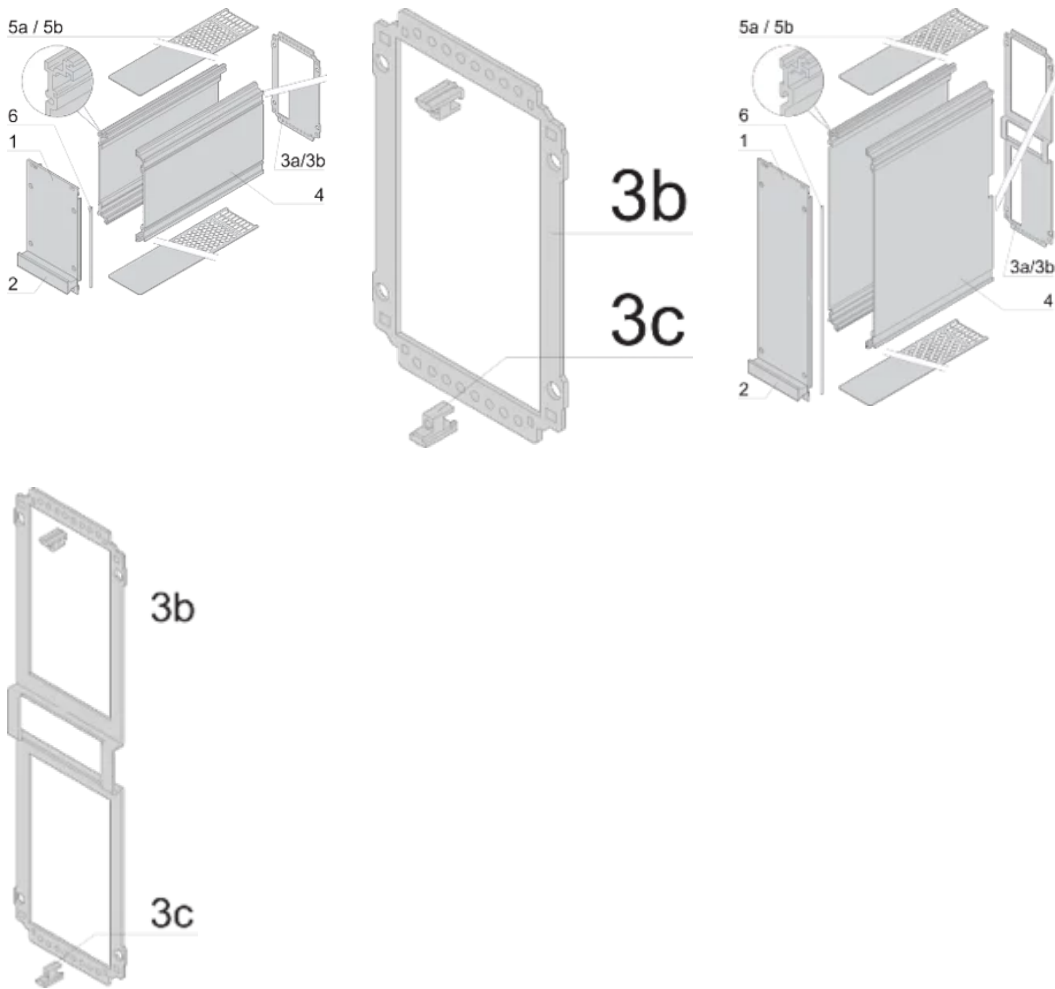

DIAGRAMS

WARNING

nVent products shall be installed and used only as indicated in nVent's product instruction sheets and training materials. Instruction sheets are available at www.nvent.com and from your nVent customer service representative. Improper installation, misuse, misapplication or other failure to completely follow nVent's instructions and warnings may cause

North America

All locations
+1.763.422.2661
Chat with us:
nvent.com/schroff

Europe

Straubenhardt, Germany
+49.7082.794.0
Betschdorf, France
+33.3.88.90.64.90
Warsaw, Poland
+48.22.209.98.35
Assago, Italy
+39.02.932.7141
Chat with us:
nvent.com/schroff

Asia

Shanghai, China
+86.21.2412.6943
Qingdao, China
+86.532.8771.6101
Singapore
+65.6768.5800
Shin-Yokohama, Japan
+81.45.476.0271
Chat with us:
nvent.com/schroff

Middle East & India

Dubai, United Arab Emirates
+971.4.378.1700
Bangalore, India
+91.80.6715.2001
Istanbul, Turkey
+90.216.250.7374
Chat with us:
nvent.com/schroff

Our powerful portfolio of brands:

CADDY ERICO HOFFMAN ILSCO SCHROFF TRACHTE