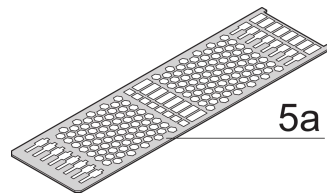

Frame Type Plug-In Unit PRO Kit, Shielded, Perforated, Multiple Connectors, 6 U, 12 HP, 167 mm

CATALOG NUMBER

24813-812

Protects a PCB against mechanical damage and discharges electrostatic buildup; for Euroboard formats; pair with panel with cutouts for more connectors.

CERTIFICATIONS

FEATURES

Cover plate with perforation, for guide rails (airflow approx. 60 %)

Rear panel with cut-out for multiple connectors

Extruded side panels with groove to right and left, to insert a PCB (board position in accordance with standard in left side panel only)

PRODUCT ATTRIBUTES

Rack Height: 6U

Rack Width: 12HP

Package Quantity: 1

Handle Type: Trapezoid

Gasket Type: Textile EMC

Rear Panel Type: Multiple Connector Cut-Out

Cover Plate Type: Cover Plate with Perforation for Guide Rails

Front Finish: Anodized

Rear Finish: Anodized

Cooling: Perforated

Depth (D): 167mm

EMC Shielding: Yes

Finish: Anodized; Passivated

Material: Aluminum

Product Type: Cassette