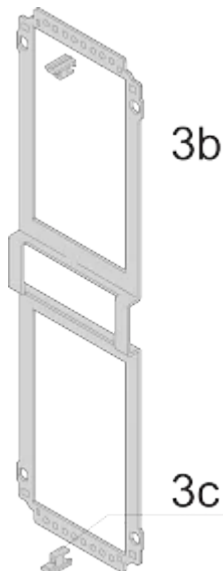

Frame Type Plug-In Unit PRO Kit, Shielded, Perforated, Multiple Connectors, 6 U, 12 HP, 167 mm

CATALOG NUMBER

24813-812

Protects a PCB against mechanical damage and discharges electrostatic buildup; for Euroboard formats; pair with panel with cutouts for more connectors.

CERTIFICATIONS

FEATURES

Cover plate with perforation, for guide rails (airflow approx. 60 %)

Rear panel with cut-out for multiple connectors

Extruded side panels with groove to right and left, to insert a PCB (board position in accordance with standard in left side panel only)

PRODUCT ATTRIBUTES

Rack Height: 6U

Rack Width: 12HP

Package Quantity: 1

Handle Type: Trapezoid

Gasket Type: Textile EMC

Rear Panel Type: Multiple Connector Cut-Out

Cover Plate Type: Cover Plate with Perforation for Guide Rails

Front Finish: Anodized

Rear Finish: Anodized

Cooling: Perforated

Depth (D): 167mm

EMC Shielding: Yes

Finish: Anodized; Passivated

Material: Aluminum

Product Type: Cassette