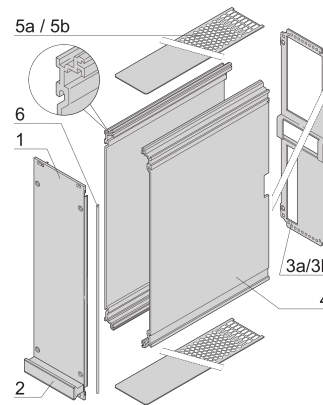

Frame Type Plug-In Unit PRO Kit, Shielded, Perforated, Multiple Connectors, 6 U, 12 HP, 167 mm

CATALOG NUMBER

24813-812

Protects a PCB against mechanical damage and discharges electrostatic buildup; for Euroboard formats; pair with panel with cutouts for more connectors.

CERTIFICATIONS

FEATURES

Cover plate with perforation, for guide rails (airflow approx. 60 %)

Rear panel with cut-out for multiple connectors

Extruded side panels with groove to right and left, to insert a PCB (board position in accordance with standard in left side panel only)

PRODUCT ATTRIBUTES

Rack Height: 6U

Rack Width: 12HP

Package Quantity: 1

Handle Type: Trapezoid

Gasket Type: Textile EMC

Rear Panel Type: Multiple Connector Cut-Out

Cover Plate Type: Cover Plate with Perforation for Guide Rails