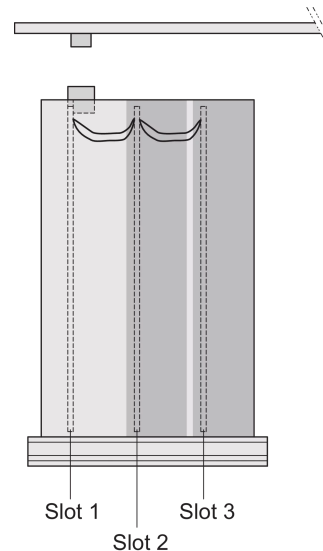

Frame Type Plug-In Unit PRO Kit, Shielded, Perforated, Multiple Connectors, 6 U, 12 HP, 167 mm

CATALOG NUMBER

24813-812

Protects a PCB against mechanical damage and discharges electrostatic buildup; for Euroboard formats; pair with panel with cutouts for more connectors.

CERTIFICATIONS

FEATURES

Cover plate with perforation, for guide rails (airflow approx. 60 %)

Rear panel with cut-out for multiple connectors

Extruded side panels with groove to right and left, to insert a PCB (board position in accordance with standard in left side panel only)

PRODUCT ATTRIBUTES

Rack Height: 6U

Rack Width: 12HP

Package Quantity: 1

Handle Type: Trapezoid

Gasket Type: Textile EMC

Rear Panel Type: Multiple Connector Cut-Out

Cover Plate Type: Cover Plate with Perforation for Guide Rails

Front Finish: Anodized

Rear Finish: Anodized

Cooling: Perforated

Depth (D): 167mm

EMC Shielding: Yes

Finish: Anodized; Passivated

Material: Aluminum

Product Type: Cassette