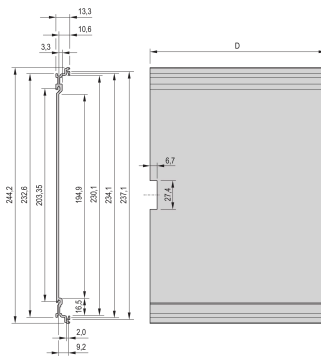

Frame Type Plug-In Unit PRO Kit, Shielded, Perforated, Multiple Connectors, 6 U, 12 HP, 167 mm

CATALOG NUMBER

24813-812

Protects a PCB against mechanical damage and discharges electrostatic buildup; for Euroboard formats; pair with panel with cutouts for more connectors.

CERTIFICATIONS

FEATURES

Cover plate with perforation, for guide rails (airflow approx. 60 %)

Rear panel with cut-out for multiple connectors

Extruded side panels with groove to right and left, to insert a PCB (board position in accordance with standard in left side panel only)

PRODUCT ATTRIBUTES

Rack Height: 6U

Rack Width: 12HP

Package Quantity: 1

Handle Type: Trapezoid

Gasket Type: Textile EMC

Rear Panel Type: Multiple Connector Cut-Out

Cover Plate Type: Cover Plate with Perforation for Guide Rails