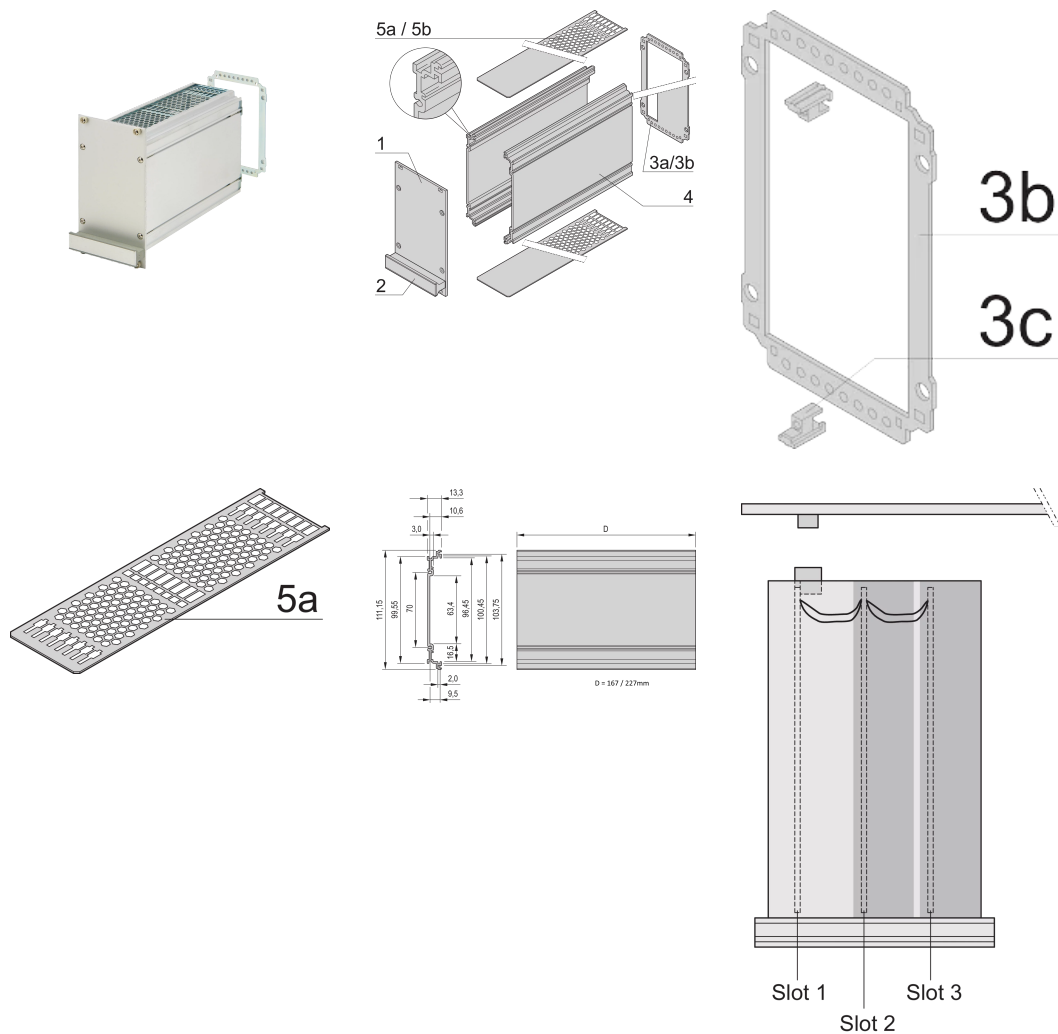

# Frame Type Plug-In Unit PRO Kit, Unshielded, Perforated, Multiple Connectors, 3 U, 21 HP, 167 mm

CATALOG NUMBER

24812-321

Frame type plug-in unit, non-shielded, perforated top / bottom cover, rear panel with cutout for more connectors.

## FEATURES

---

Cover plate with perforation, for guide rails (airflow approx. 60 %)

Extruded side panels right and left, with grooves for insertion of a printed circuit board (standard board position is on the left only)

## PRODUCT ATTRIBUTES

---

Rack Height: 3U

Rack Width: 21HP

Depth (D): 167mm

Handle Type: Trapezoid

Package Quantity: 1

Rear Panel Type: Multiple Connector Cut-Out