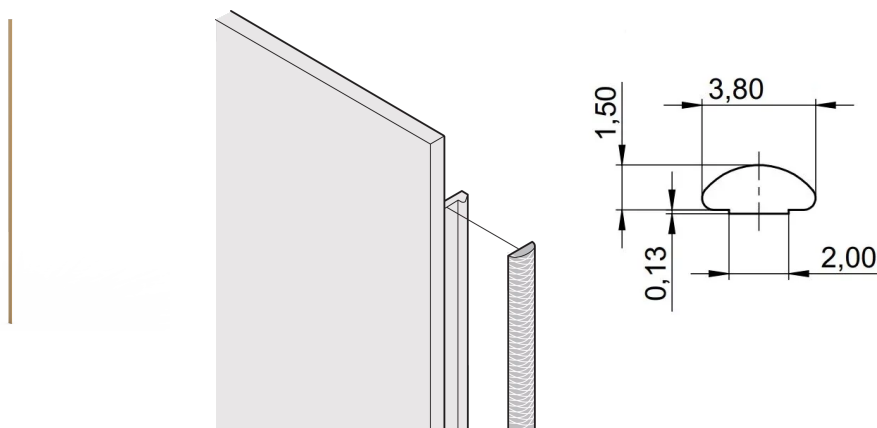

Front Panel EMC Textile Shielding Kit, -40... +70°C, 6 U; 100 pieces

CATALOG NUMBER

21101-856

The textile EMC gaskets are inserted into a slot on the right hand side of the U-shaped front panels. The gaskets are glued to the front panel.

CERTIFICATIONS

FEATURES

Textile EMC gasket is affixed laterally on the front panel or in the groove of the right-hand profile as appropriate.

Profile seal is bonded onto the contact surface of the 19" bracket or of the rear angle and sets up the conductive connection to the U-shaped front panels

Temperature range -40 °C ... +70 °C

PRODUCT ATTRIBUTES

Rack Height: 6U

Package Quantity: 100

Depth (D): 1.62mm

Height (H): 232mm

Material: Thermoplastic Elastomer

Product Family: EuropacPRO; RatiopacPRO; RatiopacPRO AIR; PropacPRO; Frame Type Plug-In Unit

Product Type: Shielding Kit

Width (W): 3.8mm

Works With: Subracks; Cases; Front Panels

Flammability Rating: UL® 94V-0

Gross Weight: 0.174kg

ADDITIONAL PRODUCT DETAILS

EMC gaskets (textile) are required for shielding the front panels.