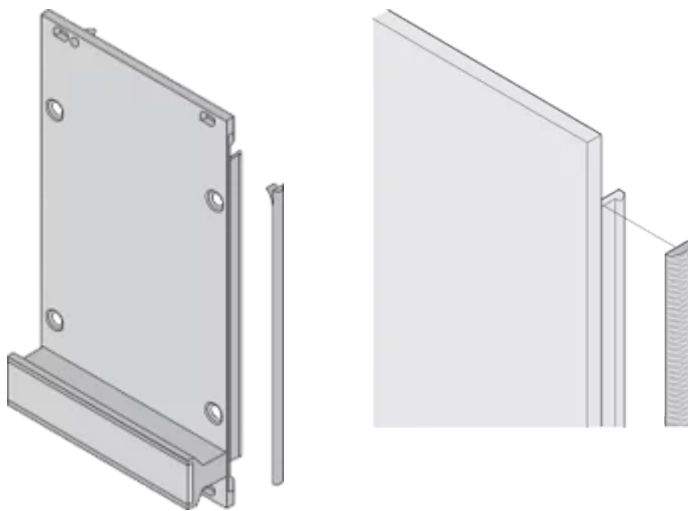

Height (H): 232mm

Material: Thermoplastic Elastomer

Product Family: EuropacPRO; RatiopacPRO; RatiopacPRO AIR; PropacPRO; Frame Type Plug-In Unit

Product Type: Shielding Kit

Width (W): 3.8mm

Works With: Subracks; Cases; Front Panels

Flammability Rating: UL® 94V-0

Gross Weight: 0.174kg

ADDITIONAL PRODUCT DETAILS

EMC gaskets (textile) are required for shielding the front panels.

DIAGRAMS

WARNING

---

nVent products shall be installed and used only as indicated in nVent's product instruction sheets and training materials. Instruction sheets are available at www.nvent.com and from your nVent customer service representative. Improper installation, misuse, misapplication or other failure to completely follow nVent's instructions and warnings may cause product malfunction, property damage, serious bodily injury and death and/or void your warranty.