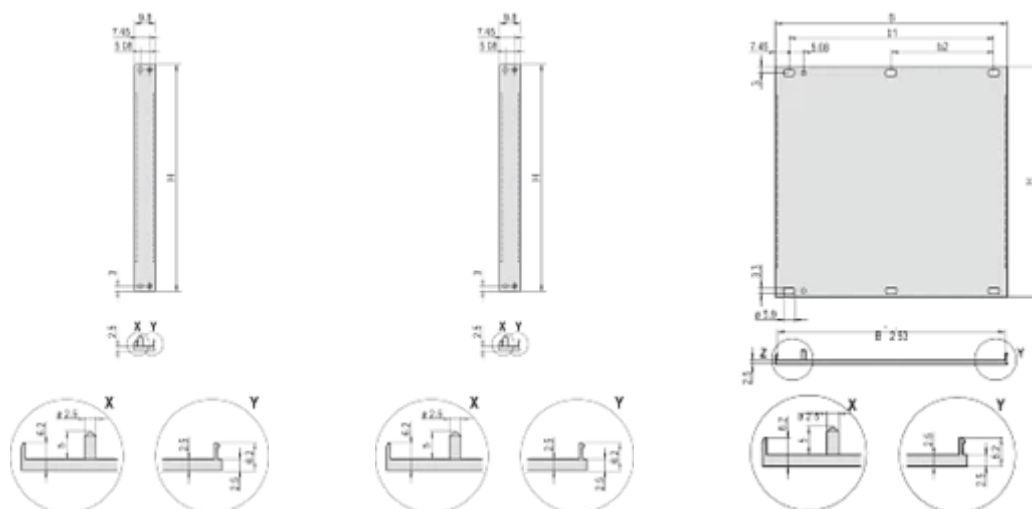

Gasket Type: Textile EMC

Front Finish: Anodized

Rear Finish: Conductive

Treated Edges: No

Complies With: IEC 60297-3-101; IEEE 1101.1/10

Depth (D): 2.5mm

EMC Shielding: No (Retrofittable)

Finish: Anodized; Passivated

Height (H): 128.4mm

Material: Aluminum

Product Type: Front Panel

Type: Front Panel without Handle

Width (W): 141.9mm

Net Weight: 0.12kg

ADDITIONAL PRODUCT DETAILS

Please order fixing material (sleeves, collar screws) separately.

14 ... 84 HP: multi-part U-profile (front panel with crimped profiles).

Differences in finish between 2 ... 12 HP and 14 ... 84 HP.

2 ... 12 HP: one-part U-profile

Please order textile EMC gasket separately.

Standard pack quantity: 2 to 28HP: 5 pieces, 42 to 84 HP: 1 piece, supplied in standard pack quantities (SPQ) only.

DIAGRAMS