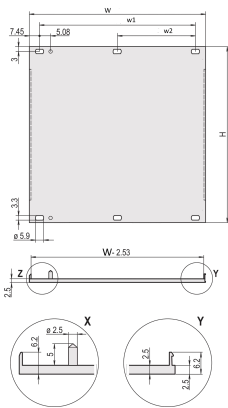

Front Panel, U-profile, Refrofit Shielding, 3 U, 28 HP, 2.5 mm, Al, Front Anodized, Rear Conductive

CATALOG NUMBER

20848-027

U-profile front panel for textile EMC gasket.

CERTIFICATIONS

FEATURES

U-profile, front panel, Al, 2.5 mm, front anodized, rear conductive

For EMC textile gasket

PRODUCT ATTRIBUTES

Rack Height: 3U

Rack Width: 28HP

Package Quantity: 1

Accessory Type: Front panel

Mounting: Screw-on Front

Gasket Type: Textile EMC

Front Finish: Anodized

Rear Finish: Conductive

Treated Edges: No

Complies With: IEC 60297-3-101; IEEE 1101.1/10

Depth (D): 2.5mm

EMC Shielding: No (Retrofittable)

Finish: Anodized; Passivated

Height (H): 128.4mm

Material: Aluminum

Product Type: Front Panel

Type: Front Panel without Handle

Width (W): 141.9mm

Net Weight: 0.12kg

ADDITIONAL PRODUCT DETAILS

Please order fixing material (sleeves, collar screws) separately.