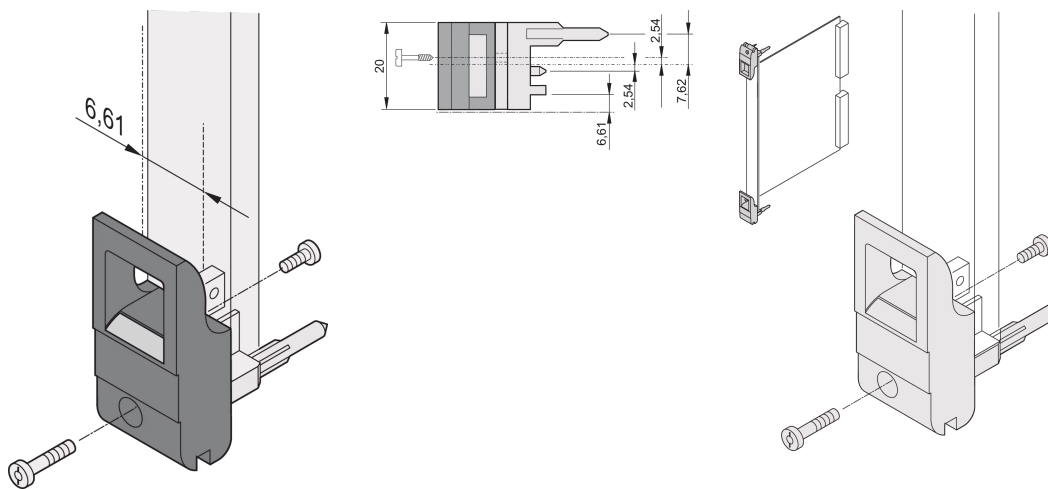

# Insertor/Extractor Handle Type IET, Black Lever, Grey Button, Top; 10 pieces

## CATALOG NUMBER

**20817-708**

The inserter/extractor handle, type IET in accordance with IEEE 1101.10. 0,1" offset. Two of these handles can overcome a single lever force of 700 N (per pair).

## FEATURES

Suitable for insertion and extraction forces up to 700 N (per pair)

In accordance with IEEE 1101.10 and IEC 60297-3-102

A microswitch can be mounted

0.1" offset is used for PSUs with SMD Plus

Height (H): 44.65mm

Material: Polycarbonate; Zinc Alloy

Product Type: Handle

Type: Inserter/Extractor, 0.1" Offset

Width (W): 19.8mm

Works With: Front Panels

Net Weight: 0.24kg