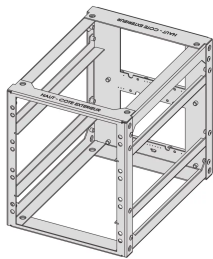

On Board Rack 6 U, 36 HP

CATALOG NUMBER

10170-013

Suitable for ongoing vibrations, shock, high temperatures, and high humidity.

CERTIFICATIONS

FEATURES

For mobile railway applications

Suitable for ongoing vibrations, shock, high temperatures, and high humidity

Suitable for 1, 2, or 3 U SNCF subracks (NF F61-005, CF 60-002)

Rear side is equipped for standard connectors; crossbar can be custom-coded for the SNCF coding pins

Crossbar with integrated cable channel

Several racks can be stacked or fitted in rows

Produced using a welding process, certified to EN 15085 (CL2)

Stainless Steel welds passivated to prevent corrosion

PRODUCT ATTRIBUTES

Product Family: On Board Rack

Rack Height: 6U

Height: 290mm

Rack Width: 36HP