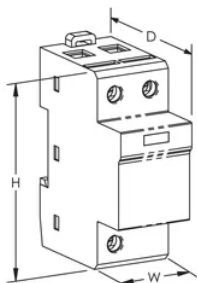

Catalog Number	DSD11502SR275
Impulse Current (Iimp)	25kA 10/350 μs
Frequency	0 - 60 Hz
Protection Modes	Single
Technology	MOV with thermal disconnect
Connection, Solid	35 mm² Max
Connection, Stranded	25 mm² Max
Mounting	35 mm top hat DIN rail
Enclosure Material	UL® 94V-0 Thermoplastic
Enclosure Rating	IP 20 NEMA®-1
Status Indication	Mechanical flag
Terminal Torque	3.5 N·m Max
Remote Contacts	Yes
Temperature	-40 to 80 °C
Module Width	2 M
Height (H)	90 mm
Width (W)	36 mm
Unit Weight	0.33 kg
Complies With	ANSI®/IEEE® C62.41.2-2002 Cat A, Cat B, Cat C ANSI®/IEEE® C62.41.2-2002 Scenario II, Exposure 3, 100 kA 8/20 μs, 10 kA 10/350 μs IEC® 61643-1 Class I, Class II
Depth (D)	68mm

DIAGRAMS

WARNING

nVent products shall be installed and used only as indicated in nVent's product instruction sheets and training materials. Instruction sheets are available at www.nvent.com and from your nVent customer service representative. Improper installation, misuse, misapplication or other failure to completely follow nVent's instructions and warnings may cause