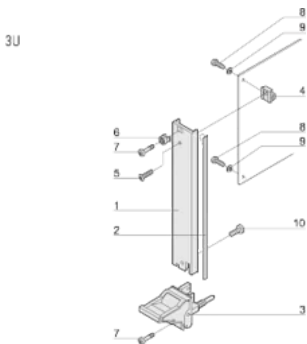

Table 1/2

Catalog Number	Rack Width	Package Quantity	Handle Type	Mounting	EMC Gasket Type	Front Finish
20848-751	4HP	1	IEL	Screw-on Rear IO	Textile	Anodized
20848-752	8HP	1	IEL	Screw-on Rear IO	Textile	Anodized

Table 2/2

Catalog Number	Rear Finish	Treated Edges	Complies With	Height (H)	Width (W)	Quick Ship
20848-751	Etched	No	IEC 60297-3-102, IEEE 1101.10, IEC 60297-3-103, IEEE 1101.1/11	128.4mm	20mm	No
20848-752	Etched	No	IEC 60297-3-102, IEEE 1101.10, IEC 60297-3-103, IEEE 1101.1/11	128.4mm	40.3mm	No

DIAGRAMS

WARNING

nVent products shall be installed and used only as indicated in nVent's product instruction sheets and training materials. Instruction sheets are available at www.nvent.com and from your nVent customer service representative. Improper installation, misuse, misapplication or other failure to completely follow nVent's instructions and warnings may cause product malfunction, property damage, serious bodily injury and death and/or void your warranty.