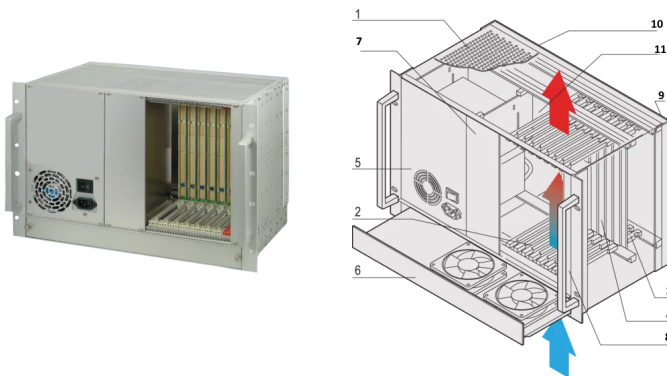

CPCI System With ATX PSU, 7 U, 8 Slot

CATALOG NUMBER

24579-026

7 U CompactPCI System with vertical Card Cage for eight 6 U Boards, eight RTM Boards and built in ATX Power Supply.

CERTIFICATIONS

FEATURES

In accordance with IEC 60297-3-101, -102, -103; IEEE 1101.1, 1101.10/11; backplane in accordance with PICMG 2.0 rev. 3.0

System with vertical card cage. Board format Front: 6 U, 160 mm deep; Rear I/O: 6 U, 80 mm deep

Backplane 8 slot, 6 U, 64 bit; system slot right; 8 HP wide CPU can be used

Heat dissipation by 1 U hot-swap fan unit, from bottom to top

ATX PSU, 300 W

PRODUCT ATTRIBUTES

Product Type: System

Number of Slots: 8

Type: 19" Rack Mount

Backplane Type: 6 U CompactPCI