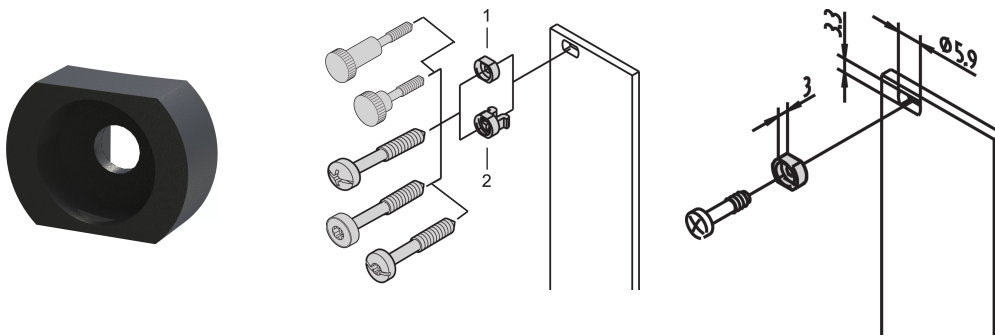

Sleeves for M2.5, Brass, Black; 100 pieces

CATALOG NUMBER

21100-886

Sleeve guides the collar screw when fastening the front panel.

CERTIFICATIONS

FEATURES

Sleeve guides the collar screw when fastening the front panel

Sleeve is inserted into the elongated hole of the front panel

PRODUCT ATTRIBUTES

Material: Brass

Finish: Organic Top Coat

Package Quantity: 100

Depth (D): 4.4mm

Height (H): 6mm

Product Type: Sleeve

Width (W): 8mm

Works With: Front Panels

ADDITIONAL PRODUCT DETAILS

Metal sleeves on the partial front panels must be pressed in.

All sleeves can be used for front panel > 2 HP.

DIAGRAMS

WARNING

nVent products shall be installed and used only as indicated in nVent's product instruction sheets and training materials. Instruction sheets are available at www.nvent.com and from your nVent customer service representative. Improper installation, misuse, misapplication or other failure to completely follow nVent's instructions and warnings may cause product malfunction, property damage, serious bodily injury and death and/or void your warranty.