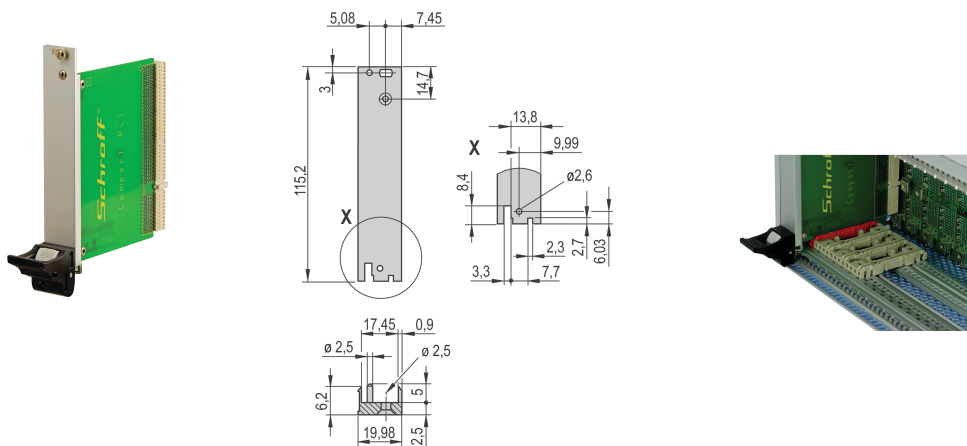

Plug-In Unit Kit With IEL Handle for Rear I/O, Shielded, Black, 3 U, 4 HP

CATALOG NUMBER

20848-751

Plug-in unit, with IEL inserter/extractor black handle, 3 U, rear I / O assembly. The U-shaped front panel enable shielding with a textile gasket.

CERTIFICATIONS

FEATURES

U-shaped front panel for textile gasket

Suitable for insertion and extraction forces up to 700 N (per pair)

Enable the installation of a microswitch

Enable the installation of coding pegs in accordance with IEC 60297-3-103/ IEEE 1101.10

PRODUCT ATTRIBUTES

Rack Width: 4HP

Package Quantity: 1

Handle Type: IEL

Mounting: Screw-on Rear IO

Gasket Type: Textile EMC

Front Finish: Anodized

Rear Finish: Etched

Treated Edges: No

Complies With: IEC 60297-3-102; IEEE 1101.10; IEC 60297-3-103; IEEE 1101.1/11

EMC Shielding: Yes

Finish: Anodized; Passivated

Height (H): 128.4mm

Material: Aluminum

Product Type: Front Panel