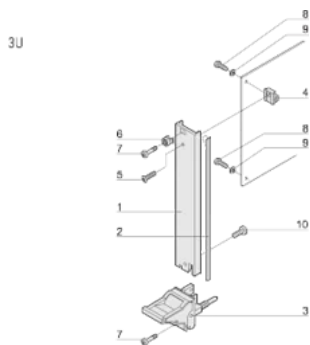

CERTIFICATIONS

FEATURES

U-shaped front panel for textile gasket

Suitable for insertion and extraction forces up to 700 N (per pair)

Enable the installation of a microswitch

Enable the installation of coding pegs in accordance with IEC 60297-3-103/ IEEE 1101.10

PRODUCT ATTRIBUTES

Rack Width: 4HP

Package Quantity: 1

Handle Type: IEL

Mounting: Screw-on Rear IO

Gasket Type: Textile EMC

Front Finish: Anodized

Rear Finish: Etched

Treated Edges: No

Complies With: IEC 60297-3-102; IEEE 1101.10; IEC 60297-3-103; IEEE 1101.1/11

EMC Shielding: Yes

Finish: Anodized; Passivated

Height (H): 128.4mm

Material: Aluminum

Product Type: Front Panel

Rack Height: 3U

Type: Front Panel with Handle (PIU)

Width (W): 20mm

Net Weight: 0.08kg

DIAGRAMS

WARNING

nVent products shall be installed and used only as indicated in nVent's product instruction sheets and training materials. Instruction sheets are available at www.nvent.com and from your nVent customer service representative. Improper installation, misuse, misapplication or other failure to completely follow nVent's instructions and warnings may cause product malfunction, property damage, serious bodily injury and death and/or void your warranty.