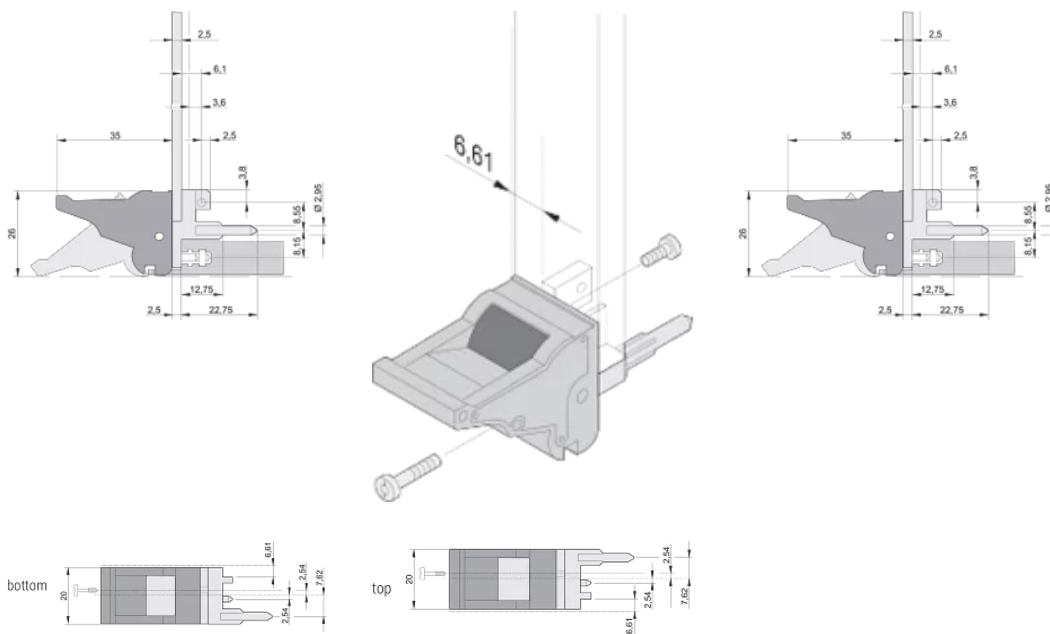

CERTIFICATIONS

FEATURES

Suitable for insertion and extraction forces up to 700 N (per pair)

In accordance with IEEE 1101.10 and IEC 60297-3-102

A microswitch can be mounted

0.1" offset is used for PSUs with SMD Plus

Type: Inserter/Extractor, 0.1" Offset

Works With: Front Panels

Gross Weight: 0.25kg

ADDITIONAL PRODUCT DETAILS

Please order Coding pegs and Microswitch separately.

DIAGRAMS

WARNING

nVent products shall be installed and used only as indicated in nVent's product instruction sheets and training materials. Instruction sheets are available at www.nvent.com and from your nVent customer service representative. Improper installation, misuse, misapplication or other failure to completely follow nVent's instructions and warnings may cause product malfunction, property damage, serious bodily injury and death and/or void your warranty.