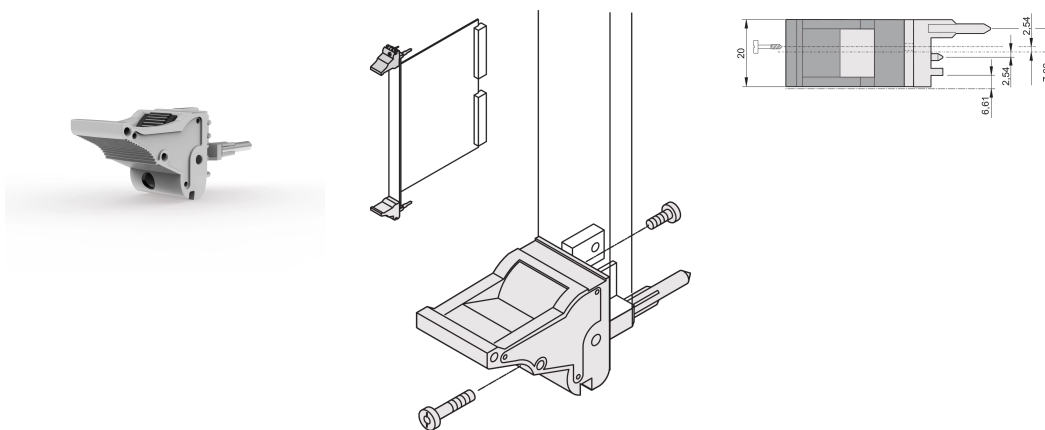

Insertor/Extractor Handle Type IEL, Grey Lever, Black Button, Bottom, 10 Pieces

CATALOG NUMBER

20817-690

The inserter/extractor handle, type IEL in accordance with IEEE 1101.10. 0,1" offset Two of these handles can overcome a single lever force of 700 N (per pair).

CERTIFICATIONS

FEATURES

Suitable for insertion and extraction forces up to 700 N (per pair)

In accordance with IEEE 1101.10 and IEC 60297-3-102

A microswitch can be mounted

0.1" offset is used for PSUs with SMD Plus

PRODUCT ATTRIBUTES

Package Quantity: 10

Handle Type: IEL; Bottom Front

Flammability Rating: UL® 94V-0

Color: Grey

Complies With: EN 45545-2

Material: Polycarbonate

Product Type: Handle

Type: Inserter/Extractor, 0.1" Offset

Works With: Front Panels

Gross Weight: 0.25kg

ADDITIONAL PRODUCT DETAILS

Please order Coding pegs and Microswitch separately.

DIAGRAMS

WARNING

nVent products shall be installed and used only as indicated in nVent's product instruction sheets and training materials. Instruction sheets are available at www.nvent.com and from your nVent customer service representative. Improper installation, misuse, misapplication or other failure to completely follow nVent's instructions and warnings may cause product malfunction, property damage, serious bodily injury and death and/or void your warranty.