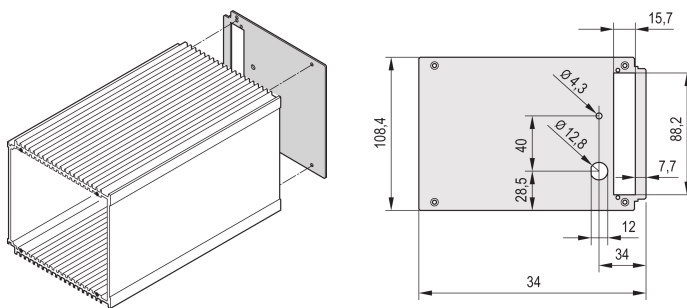

HF Frame Type Plug-In Unit Rear Panel, Cut-Out for One Connector, 3 U, 28 HP

CATALOG NUMBER

30809-646

Rear Panel for HF frame type plug-in unit, with cut-out for one connector enable a user to assemble a connector. In accordance with EN 60603-2.

CERTIFICATIONS

FEATURES

Rear Panel for HF frame type plug-in unit, with cut-out for one connector

PRODUCT ATTRIBUTES

Rack Width: 28HP

Package Quantity: 1

Material: Aluminum

Product Type: Side Panel

Type: Rear Panel

Works With: Frame Type Plug-In Unit

Net Weight: 0.056kg

ADDITIONAL PRODUCT DETAILS

Please take into consideration that deliveries may be carried out in the stated SPQs (SPQ, e.g. 5 pieces, 10 pieces, 50 pieces, etc.). Differing order quantities (e.g. 2 pieces) may be changed to the next possible delivery quantity = Standard Pack Quantity.