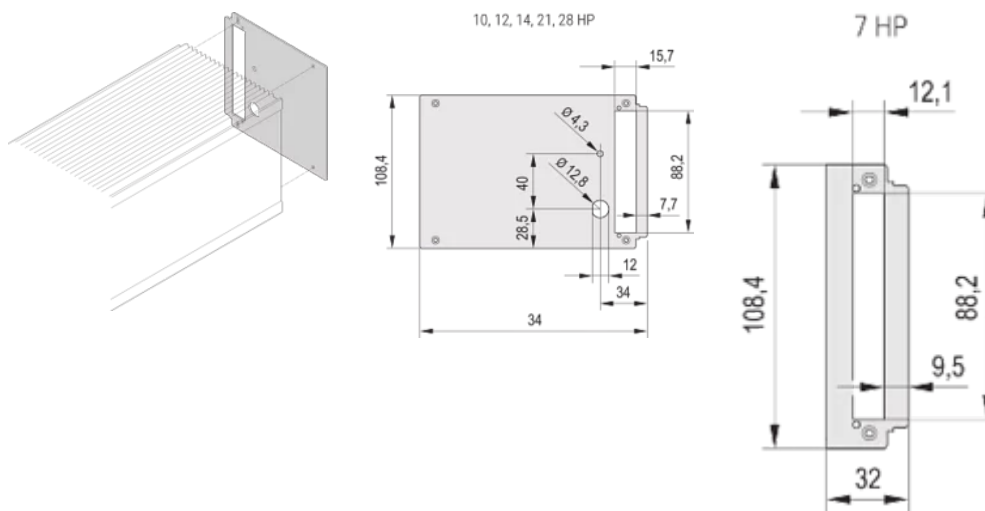

Product Type: Side Panel

Type: Rear Panel

Works With: Frame Type Plug-In Unit

Net Weight: 0.011kg

ADDITIONAL PRODUCT DETAILS

Please take into consideration that deliveries may be carried out in the stated SPQs (SPQ, e.g. 5 pieces, 10 pieces, 50 pieces, etc.). Differing order quantities (e.g. 2 pieces) may be changed to the next possible delivery quantity = Standard Pack Quantity.

Rear Panel for HF plug-in units can be modified with Front Panel Configurator.

The cut-outs in the rear Panel suit the following EN 60603 (DIN 41612) connector types: 7 HPB, C, D, R10 - 28 HPB, C, D, R, F, H, MF, MH. Rear Panels with cut-outs for connectors reduce effectiveness of EMC sealing.

DIAGRAMS

WARNING

nVent products shall be installed and used only as indicated in nVent's product instruction sheets and training materials. Instruction sheets are available at www.nvent.com and from your nVent customer service representative. Improper installation, misuse, misapplication or other failure to completely follow nVent's instructions and warnings may cause product malfunction, property damage, serious bodily injury and death and/or void your warranty.