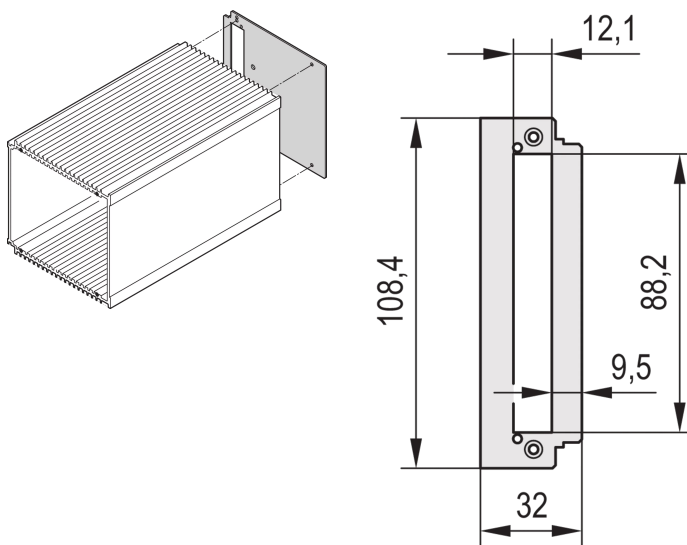

## CATALOG NUMBER

**30809-641**

Rear Panel for HF frame type plug-in unit, with cut-out for one connector enable a user to assemble a connector. In accordance with EN 60603-2.

## PRODUCT ATTRIBUTES

Rack Width: 7HP

Package Quantity: 1

Material: Aluminum

Product Type: Side Panel

Type: Rear Panel

Works With: Frame Type Plug-In Unit

Net Weight: 0.011kg