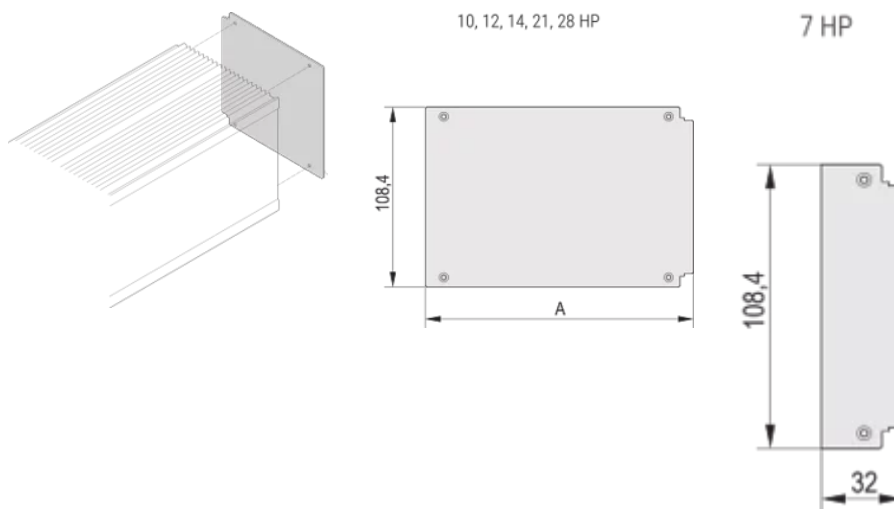

PRODUCT ATTRIBUTES

Rack Width: 7HP

Package Quantity: 1

Material: Aluminum

Product Type: Side Panel

Type: Rear Panel

Works With: Frame Type Plug-In Unit

Gross Weight: 0.014kg

ADDITIONAL PRODUCT DETAILS

Rear Panel for HF plug-in units can be modified with Front Panel Configurator.

Please take into consideration that deliveries may be carried out in the stated SPQs (SPQ, e.g. 5 pieces, 10 pieces, 50 pieces, etc.). Differing order quantities (e.g. 2 pieces) may be changed to the next possible delivery quantity = Standard Pack Quantity.

DIAGRAMS

WARNING

---

nVent products shall be installed and used only as indicated in nVent's product instruction sheets and training materials. Instruction sheets are available at www.nvent.com and from your nVent customer service representative. Improper installation, misuse, misapplication or other failure to completely follow nVent's instructions and warnings may cause product malfunction, property damage, serious bodily injury and death and/or void your warranty.