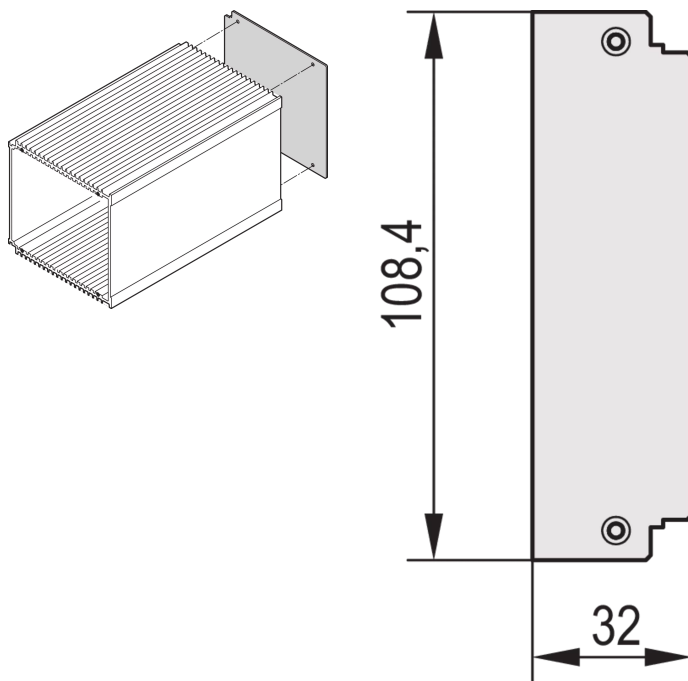

HF Frame Type Plug-In Unit Rear Panel, Without Cut-Out, 3 U, 7 HP

CATALOG NUMBER

30809-635

Rear Panel for HF frame type plug-in unit, without cut-out enable a user to created their one cut out.

CERTIFICATIONS

FEATURES

Rear Panel for HF frame type plug-in unit, without cut-out

Rear Panel for HF plug-in units can be modified with Front Panel Configurator

PRODUCT ATTRIBUTES

Rack Width: 7HP

Package Quantity: 1

Material: Aluminum

Product Type: Side Panel

Type: Rear Panel

Works With: Frame Type Plug-In Unit

Gross Weight: 0.014kg

ADDITIONAL PRODUCT DETAILS

Rear Panel for HF plug-in units can be modified with Front Panel Configurator.