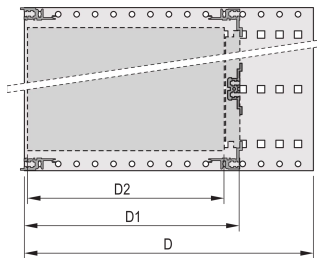

EuropacPRO 19" Subrack Kit for DIN Connector, Retrofit Shielding, 3 U, 175 mm

CATALOG NUMBER

24563-191

Non-shielded subrack for Din Connector mounting EN 60603-2 (DIN 41612).

CERTIFICATIONS

FEATURES

Subrack with side panel type F ("flexible"), front 19" bracket included, depth-adjustable 19" bracket sold separately (not included in items delivered)

Aluminum construction

IP 20, in accordance with IEC 60529

Internal and external dimensions in accordance with: IEC 60297-3-100, -101, IEEE 1101.1

Rear horizontal rails for connector mounting (IEC 60603-2 / DIN 41612)