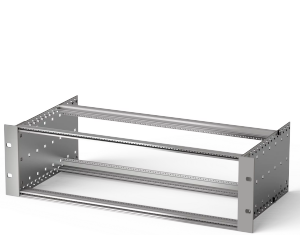

EuropacPRO 19" Subrack Kit for DIN Connector, Retrofit Shielding, 3 U, 175 mm

CATALOG NUMBER

24563-191

Non-shielded subrack for Din Connector mounting EN 60603-2 (DIN 41612).

CERTIFICATIONS

FEATURES

Subrack with side panel type F ("flexible"), front 19" bracket included, depth-adjustable 19" bracket sold separately (not included in items delivered)

Aluminum construction

IP 20, in accordance with IEC 60529

Internal and external dimensions in accordance with: IEC 60297-3-100, -101, IEEE 1101.1

Rear horizontal rails for connector mounting (IEC 60603-2 / DIN 41612)