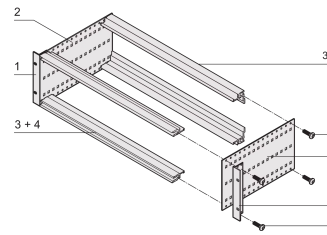

EuropacPRO 19" Subrack Kit for DIN Connector, Retrofit Shielding, 3 U, 175 mm

CATALOG NUMBER

24563-191

Non-shielded subrack for Din Connector mounting EN 60603-2 (DIN 41612).

CERTIFICATIONS

FEATURES

Subrack with side panel type F ("flexible"), front 19" bracket included, depth-adjustable 19" bracket sold separately (not included in items delivered)

Aluminum construction

IP 20, in accordance with IEC 60529

Internal and external dimensions in accordance with: IEC 60297-3-100, -101, IEEE 1101.1

Rear horizontal rails for connector mounting (IEC 60603-2 / DIN 41612)