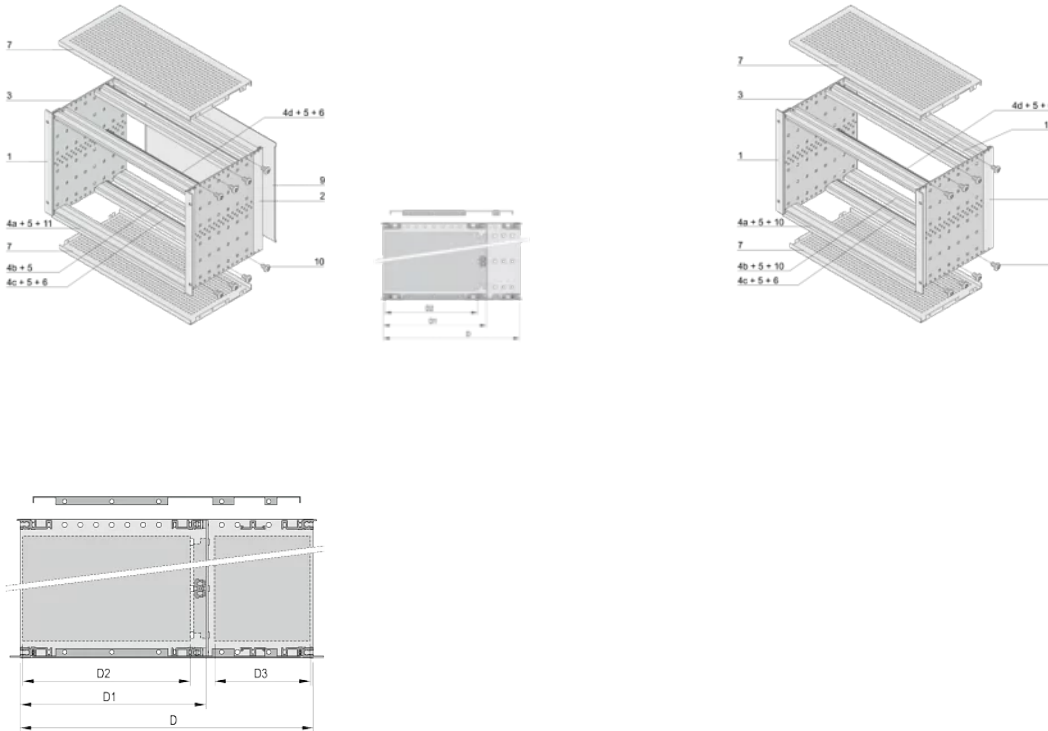

DIAGRAMS

WARNING

nVent products shall be installed and used only as indicated in nVent's product instruction sheets and training materials. Instruction sheets are available at www.nvent.com and from your nVent customer service representative. Improper installation, misuse, misapplication or other failure to completely follow nVent's instructions and warnings may cause product malfunction, property damage, serious bodily injury and death and/or void your warranty.

North America

All locations
+1.763.422.2661
Chat with us:
nvent.com/schroff

Europe

Straubenhardt, Germany
+49.7082.794.0
Betschdorf, France
+33.3.88.90.64.90
Warsaw, Poland
+48.22.209.98.35
Assago, Italy
+39.02.932.7141
Chat with us:
nvent.com/schroff

Asia

Shanghai, China
+86.21.2412.6943
Qingdao, China
+86.532.8771.6101
Singapore
+65.6768.5800
Shin-Yokohama, Japan
+81.45.476.0271
Chat with us:
nvent.com/schroff

Middle East & India

Dubai, United Arab Emirates
+971.4.378.1700
Bangalore, India
+91.80.6715.2001
Istanbul, Turkey
+90.216.250.7374
Chat with us:
nvent.com/schroff

Our powerful portfolio of brands:

CADDY ERICO HOFFMAN ILSCO SCHROFF TRACHTE