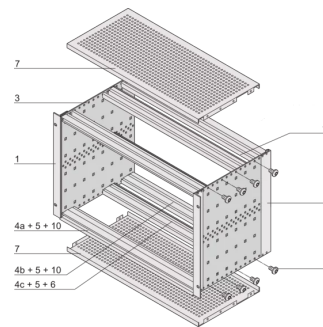

EuropacPRO 19" Subrack Kit for Backplane, Shielded, CompactPCI, 3 U, 275 mm

CATALOG NUMBER

24563-157

EMC Shielded subrack for backplane mounting, for CPCI application.

CERTIFICATIONS

FEATURES

Subrack with side panel type F ("flexible") for CompactPCI plug-in units with high insertion and withdrawal forces

Aluminum construction

Rear horizontal rail for backplane mounting with insulation strip

Internal and external dimensions in accordance with: IEC 60297-3-100, -101, -102, -103, -104, IEEE 1101.1, IEEE 1101.10/11

Supplied as space-saving flat-pack

IP 20, in accordance with IEC 60529

Horizontal rail type "Heavy"

PRODUCT ATTRIBUTES

Rack Height: 3U

Depth (D): 275mm

Rear I/O: Yes

Package Quantity: 1

For Mounting: Backplane

Board Depth: 80mm; 160mm

Gasket Type: Textile EMC

Handle Included: No

Mounting: Rack

Complies With: IEC 60297-3-103; IEEE 1101.10; IEEE 1101.11

EMC Shielding: Yes

Finish: Anodized; Passivated