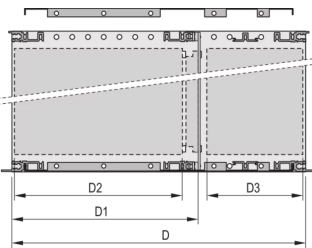

EuropacPRO 19" Subrack Kit for Backplane, Shielded, CompactPCI, 3 U, 275 mm

CATALOG NUMBER

24563-157

EMC Shielded subrack for backplane mounting, for CPCI application.

CERTIFICATIONS

FEATURES

Subrack with side panel type F ("flexible") for CompactPCI plug-in units with high insertion and withdrawal forces

Aluminum construction

Rear horizontal rail for backplane mounting with insulation strip

Internal and external dimensions in accordance with: IEC 60297-3-100, -101, -102, -103, -104, IEEE 1101.1, IEEE 1101.10/11

Supplied as space-saving flat-pack

IP 20, in accordance with IEC 60529

Horizontal rail type "Heavy"

PRODUCT ATTRIBUTES

Rack Height: 3U

Depth (D): 275mm

Rear I/O: Yes

Package Quantity: 1

Material: Aluminum

Product Type: Subrack/Chassis

Rack Width: 84HP

Static Load: 11kg

Net Weight: 2.71kg

ADDITIONAL PRODUCT DETAILS

Individual configuration: broad range of variants in height, width and depth; guide rails for a wide variety of applications; interior options; accessories and mounting material.