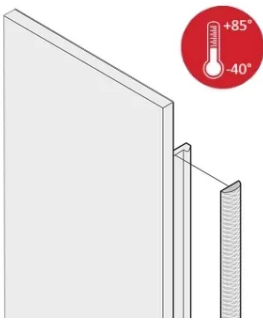

Front Panel EMC Textile Shielding Kit, -40... +85°C, 3 U; 10 pieces

CATALOG NUMBER

21102-853

The textile EMC gaskets are inserted into a slot on the right hand side of the U-shaped front panels. The gaskets are glued to the front panel. For an expanded temperature range up to +85°C.

CERTIFICATIONS

FEATURES

Textile EMC gasket is affixed laterally on the front panel or in the groove of the right-hand profile as appropriate.

Profile seal is bonded onto the contact surface of the 19" bracket or of the rear angle and sets up the conductive connection to the U-shaped front panels

Temperature range -40 °C ... +85 °C

PRODUCT ATTRIBUTES

Rack Height: 3U

Package Quantity: 10

Depth (D): 1.62mm

Height (H): 97mm

Material: Thermoplastic Elastomer

Product Family: EuropacPRO; PropacPRO; RatiopacPRO AIR; PropacPRO; Frame Type Plug-In Unit