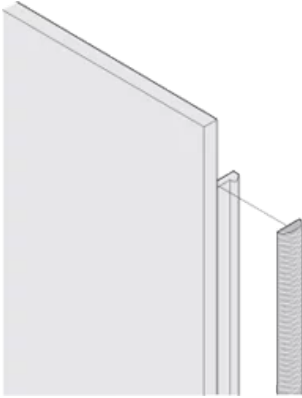

CERTIFICATIONS

FEATURES

Textile EMC gasket is affixed laterally on the front panel or in the groove of the right-hand profile as appropriate.

Profile seal is bonded onto the contact surface of the 19" bracket or of the rear angle and sets up the conductive connection to the U-shaped front panels

Temperature range -40 °C ... +85 °C

PRODUCT ATTRIBUTES

Rack Height: 3U

Package Quantity: 10

Depth (D): 1.62mm

Height (H): 97mm

Material: Thermoplastic Elastomer

Product Family: EuropacPRO; PropacPRO; RatiopacPRO AIR; PropacPRO; Frame Type Plug-In Unit

Product Type: Shielding Kit

Works With: Subracks; Cases; Front Panels

Gross Weight: 0.053kg

ADDITIONAL PRODUCT DETAILS

EMC gaskets (textile) are required for shielding the front panels.

DIAGRAMS

WARNING

nVent products shall be installed and used only as indicated in nVent's product instruction sheets and training materials. Instruction sheets are available at www.nvent.com and from your nVent customer service representative. Improper installation, misuse, misapplication or other failure to completely follow nVent's instructions and warnings may cause product malfunction, property damage, serious bodily injury and death and/or void your warranty.