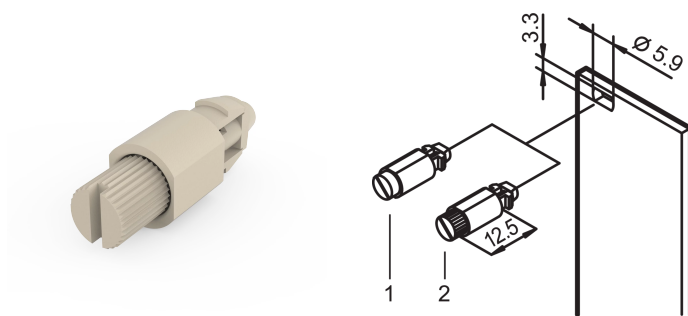

Quarter-Turn Fastener With Knurled and Slotted Head, Grey; 100 pieces

CATALOG NUMBER

21101-849

1/4 rotary lock with defined stop.

CERTIFICATIONS

FEATURES

1/4 rotary lock with defined stop

Identification of locking position due to slot position

Vibration and shake proof

Qty 100 pieces

PRODUCT ATTRIBUTES

Color: Pebble Grey

Package Quantity: 100

Color Code: RAL 7032

Depth: 20.6mm

Finish: Nickel Plated

Height: 6mm

Material: Steel; Zinc Alloy; Thermoplastic

Product Type: Hardware Kit

Width: 7mm

Works With: Front Panels

Fastener Type: Knurled; Slotted Head

Net Weight: 0.15kg

ADDITIONAL PRODUCT DETAILS