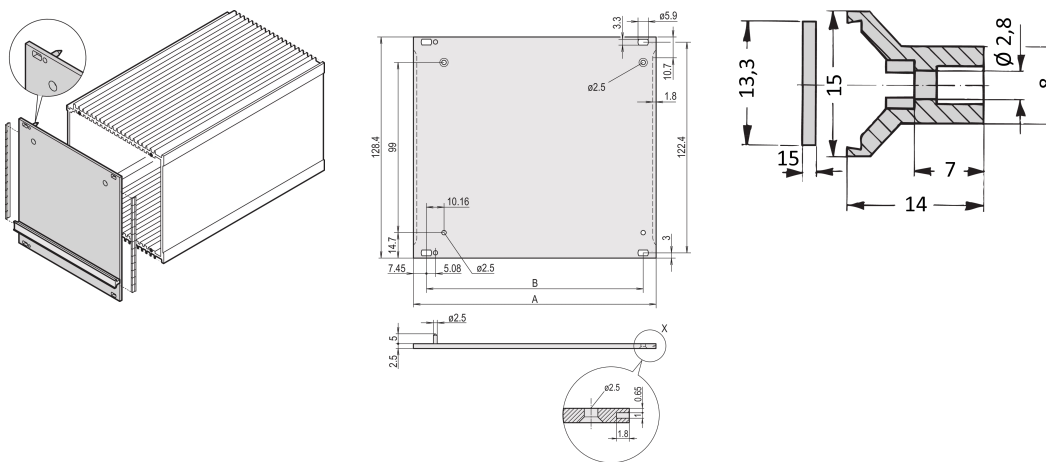

## CATALOG NUMBER

**20838-097**

Al, 2.5 mm, front anodized, rear conductive, with lateral slots for EMC stainless steel gasket. (please order separately), pressed-in alignment pin; trapezium shaped handle, gray, PPE, UL 94 V-1.

## FEATURES

Al, 2.5 mm, front anodized, rear conductive, with lateral slots for EMC stainless steel gasket (please order separately), pressed-in alignment pin; trapezium shaped handle, gray, PPE, UL 94 V-1