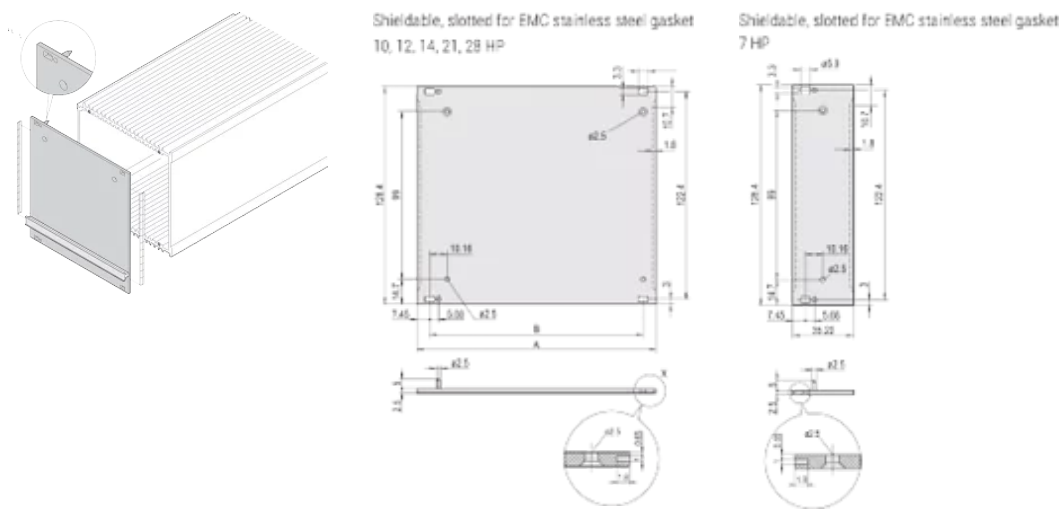

Material: Aluminum

Product Type: Side Panel

Rack Height: 3U

Type: Front Panel

Gross Weight: 0.114kg

ADDITIONAL PRODUCT DETAILS

Please take into consideration that deliveries may be carried out in the stated SPQs (SPQ, e.g. 5 pieces, 10 pieces, 50 pieces, etc.). Differing order quantities (e.g. 2 pieces) may be changed to the next possible delivery quantity = Standard Pack Quantity.

DIAGRAMS

WARNING

nVent products shall be installed and used only as indicated in nVent's product instruction sheets and training materials. Instruction sheets are available at www.nvent.com and from your nVent customer service representative. Improper installation, misuse, misapplication or other failure to completely follow nVent's instructions and warnings may cause product malfunction, property damage, serious bodily injury and death and/or void your warranty.