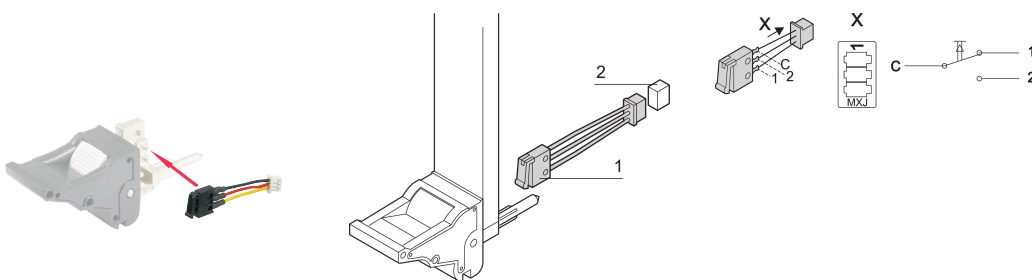

Plug-In Unit Microswitch for IEL, IET Handle With Cable and Plug

CATALOG NUMBER

20817-606

Micro Switch for IEL or IET handle. The micro switch fits also for the Offset versions of the handle.

CERTIFICATIONS

FEATURES

Plastic, PC, UL 94 V-0

Suitable mating connectors not included in scope of delivery

Max. switched current 50 mA

Electr. life \geq 20,000 switching cycles

Mech. life \geq 20,000 switching cycles

Molex connector housing

Molex crimp contact and fixing clip

PRODUCT ATTRIBUTES

Product Type: Switch

Works With: Front Panels

Material: Polycarbonate

Package Quantity: 10

ADDITIONAL PRODUCT DETAILS

Mating connector not included in delivery. Mating connectors from Molex e.g. 53261-0319, 53048-0310, 53047-0310, 53398-0319, 51047-0300.