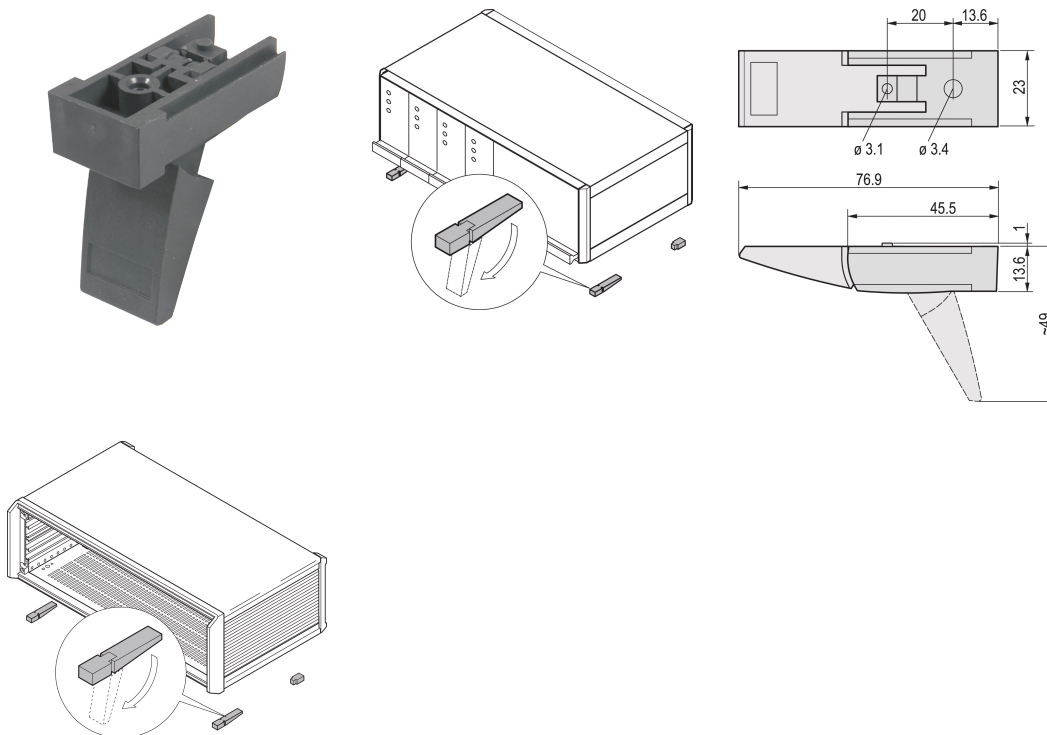

## CATALOG NUMBER

**20603-002**

Flexible and robust Tip-up foot for chassis, with carrying capacity of 25 kg per foot. Suitable for RatiopacPRO/-AIR, PropacPRO, CompacPRO, Comptec and Interscale.

## FEATURES

Mounting holes are provided in bottom of case

Load-carrying capacity 25 kg per foot, max case weight: 50 kg