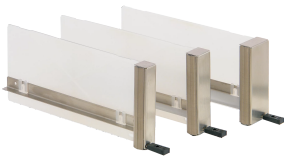

AMC Filler Module ECO With Fixed Handle

This AdvancedMC filler module consists of a stainless steel front panel without LEDs and has EMC gaskets on the left hand and bottom side. The filler module is fixed into the chassis card guide by a snap in plastic nose. The module can be used to cover an empty slot, to ensure EMC shielding and close the front to seal air leaks into the chassis. These filler modules can be used in AdvancedMC Carriers and in MicroTCA slots. It doesn't require a locking bar.

CERTIFICATIONS

FEATURES

ECO AdvancedMC Filler Module with simple snap in nose instead of the push-handle mechanism

For conventional, cutaway and hybrid carriers and MicroTCA systems

Front panel, stainless steel

The optional air baffle (airflow adjustable) can be used to direct airflow in the chassis.

SPECIFICATIONS

- Product Family:** AdvancedMC
- Type:** Filler Module
- Product Type:** System Module

Table 1/1

Catalog Number	Design Feature	Package Quantity	Material	Quick Ship
20849-352	Full-Size	1	Stainless Steel	No
20849-351	Mid-Size	1	Stainless Steel	No

Catalog Number	Design Feature	Package Quantity	Material	Quick Ship
20849-353	Full-Size	1	Stainless Steel	No
20849-350	Mid-Size	1	Stainless Steel	No

ADDITIONAL PRODUCT DETAILS

Microswitch cannot be used.