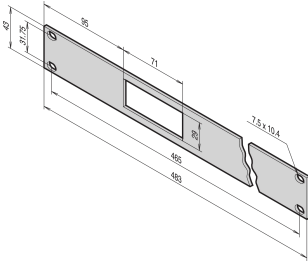

19" Front Panel for Thermostat With Digital Display, 1 U

19" Front Panel for Thermostat With Digital Display, 1 U

CERTIFICATIONS

FEATURES

19" Front Panel, 1 U, with cut-out for thermostat with digital display

SPECIFICATIONS

Accessory Type: Front panel

Table 1/3

Catalog Number	Type	Mounting	EMC Shielding	Material	Front Finish	Rear Finish
30118-267	19" Front Panel	Screw-on Front	No	Aluminum	Anodized	Anodized
30118-315	19" Front Panel	Screw-on Front	No	Aluminum	Painted	Painted
30118-360	19" Front Panel	Screw-on Front	No	Aluminum	Painted	Painted

Table 2/3

Catalog Number	Color Code	Rack Height	Height	Rack Width	Width	Depth
30118-267		1U	35mm		76mm	3mm
30118-315	RAL 7035	1U	43mm	95HP	483mm	3mm
30118-360	RAL 7021	1U	43mm	95HP	483mm	3mm

Table 3/3

Catalog Number	Package Quantity	Finish	Quick Ship
30118-267	1	Anodized	No
30118-315	1	Powder Coated	No
30118-360	1	Powder Coated	No