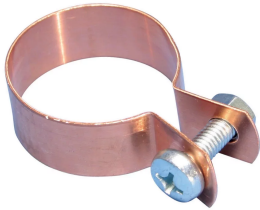

STRC CU Strap Clamp for Copper Tube

FEATURES

Includes fasteners, screw and nut

SPECIFICATIONS

Material: Copper

Table 1/1

Catalog Number	Article Number	Outer Diameter (OD)	Width (W)	Thickness (T)	Screw Diameter (Sc)	Screw Length (L)
STRC028CU	574210	28 mm	15 mm	0.6 mm	6	16mm
STRC022CU	574200	22 mm	15 mm	0.6 mm	6	16mm
STRC018CU	574190	18 mm	15 mm	0.6 mm	6	16mm
STRC015CU	574180	15 mm	15 mm	0.6 mm	6	16mm
STRC012CU	574170	12 mm	15 mm	0.6 mm	6	16mm