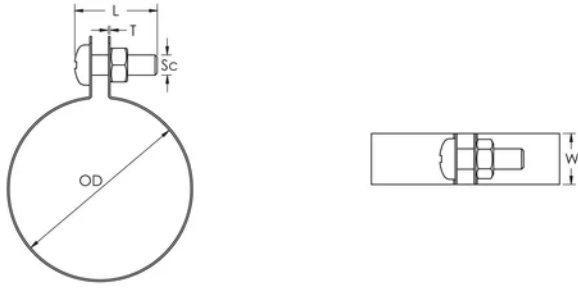

DIAGRAMS

WARNING

---

nVent products shall be installed and used only as indicated in nVent's product instruction sheets and training materials. Instruction sheets are available at www.nvent.com and from your nVent customer service representative. Improper installation, misuse, misapplication or other failure to completely follow nVent's instructions and warnings may cause product malfunction, property damage, serious bodily injury and death and/or void your warranty.

North America

+1.800.753.9221
Option 1 – Customer Care
Option 2 – Technical
Support

Europe

Netherlands:
+31 800-0200135
France:
+33 800 901 793

Europe

Germany:
800 1890272
Other Countries:
+31 13 5835404

APAC

Shanghai:
+ 86 21 2412 1618/19
Sydney:
+61 2 9751 8500

Our powerful portfolio of brands:

CADDY ERICO HOFFMAN ILSCO SCHROFF TRACHTE