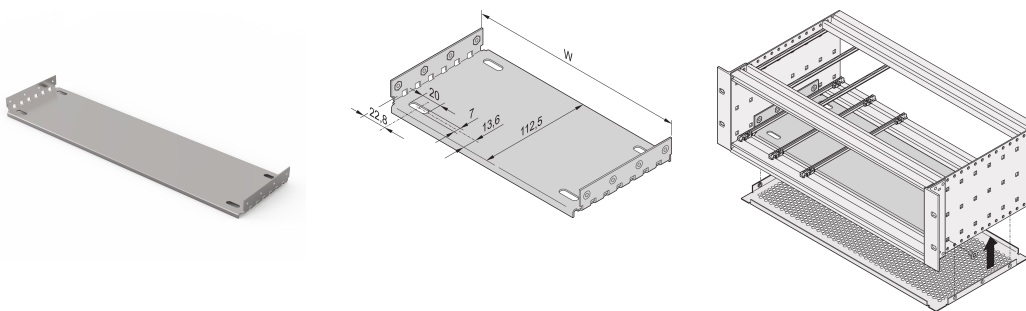

EuropacPRO Mounting Plate for Use With Cover Plate, 84 HP, 340 mm Board Length

CATALOG NUMBER

34563-028

Material	HP	W	D
34563001	28	146,87	112,50
34563009	28	146,87	172,50
34563002	42	217,99	112,50
34563014	42	217,99	172,50
34563003	63	324,67	112,50
34563019	63	324,67	172,50
34563004	84	431,35	112,50
34563024	84	431,35	172,50
34563026	84	431,35	232,50
34563028	84	431,35	292,50
34563042	84	431,35	352,50
34563044	84	431,35	412,50

Mounting plate for use with cover plates for installation and fixing of heavy components. Full width mounting plates (as wide as the subrack or the system case) are fixed to the side panels. The partial width mounting plates are fixed to the side panel and horizontal rail by means of an assembly strip.

Guide rails Type 4,4" and type strengthened cannot be used in combination with a mounting plate. Top / bottom cover which will be inserted into the groove of the light (type L) horizontal rails cannot be used in combination with a mounting plate.

FEATURES

For installation and fixing of heavy components

Mounting plate, full width: The mounting plate is as wide as the subrack/system case and is fixed to the side panels

A guide rail can be fitted in first and last slot position

In addition to the mounting plate EMC cover plates can also be fitted to the subrack