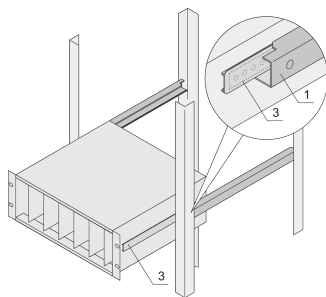

C-Profile Adaptor for Subracks Assembled into Cabinets, 235 mm

CATALOG NUMBER

24562-454

The C-profile, assembled on the Side Panel of the subrack serves to fix the subrack on the guiding profile when mounted into a cabinet.

CERTIFICATIONS

FEATURES

The C-profile fixes the subrack on the guiding profile when mounted into a cabinet.

PRODUCT ATTRIBUTES

Depth: 235mm

Package Quantity: 2

Finish: Anodized

Material: Aluminum

Product Family: EuropacPRO

Product Type: Telescopic Slide

Works With: Subracks

ADDITIONAL PRODUCT DETAILS

Note: No end stop when pulling out the subrack.

WARNING

nVent products shall be installed and used only as indicated in nVent's product instruction sheets and training materials. Instruction sheets are available at www.nvent.com and from your nVent customer service representative. Improper installation, misuse, misapplication or other failure to completely follow nVent's instructions and warnings may cause product malfunction, property damage, serious bodily injury and death and/or void your warranty.