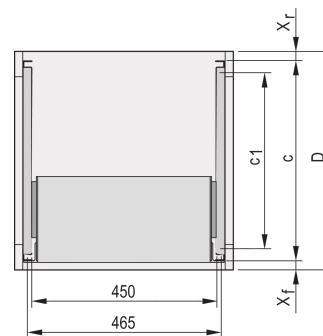

C-Profile Adaptor for Subracks Assembled into Cabinets, 235 mm

CATALOG NUMBER

24562-454

The C-profile, assembled on the Side Panel of the subrack serves to fix the subrack on the guiding profile when mounted into a cabinet.

CERTIFICATIONS

FEATURES

The C-profile fixes the subrack on the guiding profile when mounted into a cabinet.

PRODUCT ATTRIBUTES

Depth: 235mm

Package Quantity: 2

Finish: Anodized

Material: Aluminum