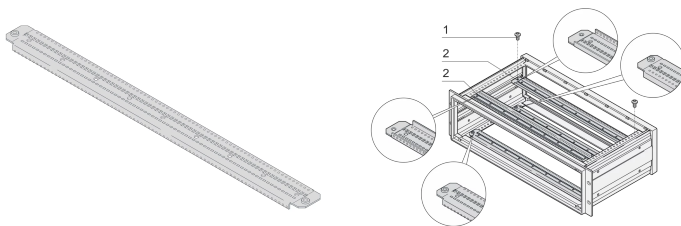

Inpac Support Rail to Fix Guide Rails, 75 HP

CATALOG NUMBER

20828-130

The support rail enables assembly of guide rails. In conjunction with a Z-rail Din connectors can be mounted. A Backplane can be assembled directly onto the rail if a threaded insert is used.

FEATURES

4 support rails to fix PCBs with guide rails plus assembly material

Support rail can also be used to fix a custom mounting plate

PRODUCT ATTRIBUTES

Product Type: Support Rail

Product Family: Inpac

Material: Steel

Finish: Aluminum-Zinc Plated

Color: Aluminium

Rack Width: 75HP

Length: 410mm

Package Quantity: 4

Net Weight: 0.748kg

ADDITIONAL PRODUCT DETAILS

Threaded inserts cannot be used on the front. For backplane mounting, threaded inserts are required in the rear horizontal rails. For connector mounting, threaded inserts and Z-rails are required in the rear horizontal rails.