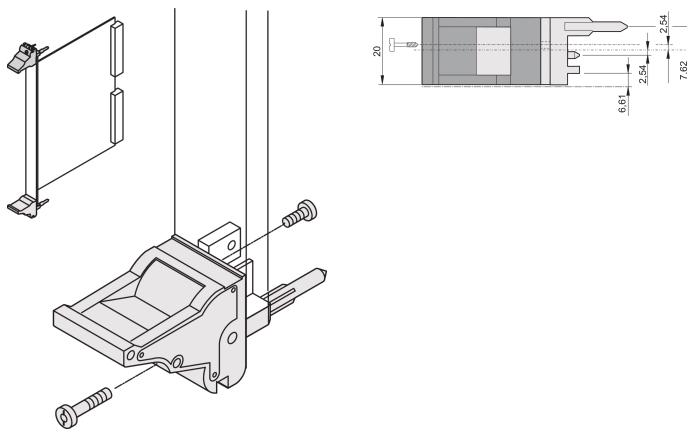

# Insertor/Extractor Handle Type IEL, Grey Lever, Black Button, Top, 100 Pieces

## CATALOG NUMBER

**20817-693**

The insertor/extractor handle, type IEL in accordance with IEEE 1101.10. 0,1" offset Two of these handles can overcome a single lever force of 700 N (per pair).

## FEATURES

Suitable for insertion and extraction forces up to 700 N (per pair)

In accordance with IEEE 1101.10 and IEC 60297-3-102

A microswitch can be mounted

0.1" offset is used for PSUs with SMD Plus