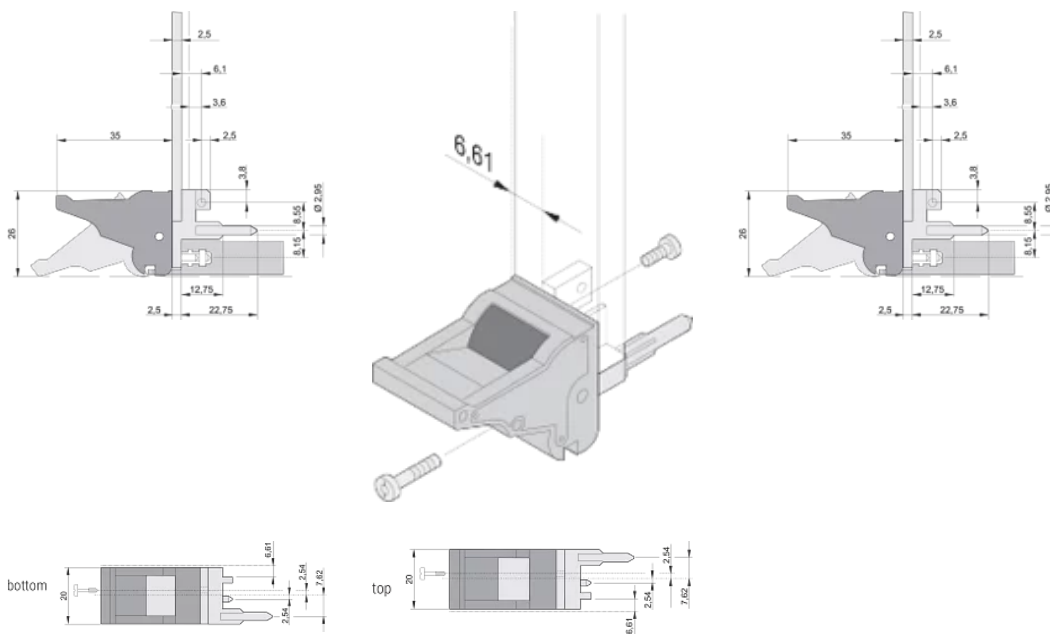

## FEATURES

Suitable for insertion and extraction forces up to 700 N (per pair)

In accordance with IEEE 1101.10 and IEC 60297-3-102

A microswitch can be mounted

0.1" offset is used for PSUs with SMD Plus

Type: Inserter/Extractor, 0.1" Offset

Works With: Front Panels

Gross Weight: 2.413kg

## DIAGRAMS