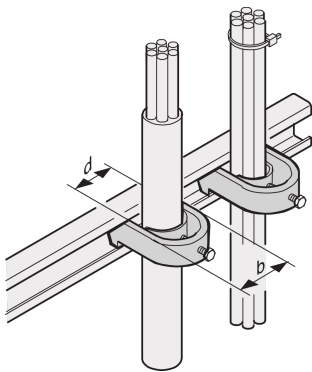

# C-Rail Cable Shell, for Cable Bundle 34 ... 38 mm

## CATALOG NUMBER

**20114-729**

C-Rails are for better cable management. Installation generally behind the 19" uprights. They are compatible with standard cable clabs.