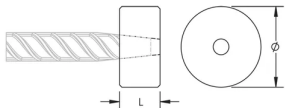

ADDITIONAL PRODUCT DETAILS

Bar dimensions and weights listed may vary by region. Coupler sizes not shown may be available by special order. Contact your nVent LENTON representative for more information.

Thread does not need to be flush with end of nVent LENTON Terminator. Thread may be +/- 2 threads from backside of coupler.

DIAGRAMS

WARNING

---

nVent products shall be installed and used only as indicated in nVent's product instruction sheets and training materials. Instruction sheets are available at www.nvent.com and from your nVent customer service representative. Improper installation, misuse, misapplication or other failure to completely follow nVent's instructions and warnings may cause product malfunction, property damage, serious bodily injury and death and/or void your warranty.

North America

+1.800.753.9221

Option 1 – Customer Care

Option 2 – Technical

Support

Europe

Netherlands:

+31 800-0200135

France:

+33 800 901 793

Europe

Germany:

800 1890272

Other Countries:

+31 13 5835404