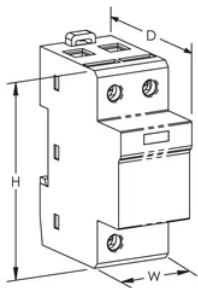

DIAGRAMS

WARNING

---

nVent products shall be installed and used only as indicated in nVent's product instruction sheets and training materials. Instruction sheets are available at www.nvent.com and from your nVent customer service representative. Improper installation, misuse, misapplication or other failure to completely follow nVent's instructions and warnings may cause product malfunction, property damage, serious bodily injury and death and/or void your warranty.

North America

+1.800.753.9221

Option 1 – Customer Care

Option 2 – Technical

Support

Europe

Netherlands:

+31 800-0200135

France:

+33 800 901 793

Europe

Germany:

800 1890272

Other Countries:

+31 13 5835404

APAC

Shanghai:

+ 86 21 2412 1618/19

Sydney:

+61 2 9751 8500

Our powerful portfolio of brands:

CADDY

ERICO

HOFFMAN

ILSCO

SCHROFF

TRACHTE