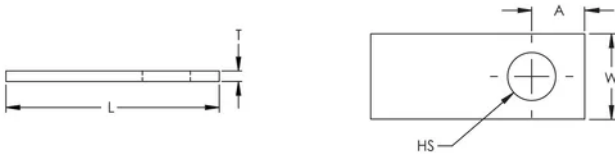

CatalogNumber	Length (L)	Width (W)	Thickness (T)	A	Hole Size (HS)	Equivalent Conductor Size
B101EE	55.63mm	25.4 mm	6.35 mm	15.9 mm	14.29 mm	161.26mm²
B101EG	63.5mm	38.1 mm	6.35 mm	19.1 mm	17.46 mm	241.89mm²
PBB101EG	63.5mm	38.1 mm	6.35 mm	19.1 mm	17.46 mm	241.89mm²
B101GG	69.85mm	38.1 mm	9.53 mm	19.1 mm	17.46 mm	362.83mm²
B101GH	85.85mm	50.8 mm	9.53 mm	25.4 mm	17.46 mm	483.77mm²
PBB101GH	85.85mm	50.8 mm	9.53 mm	25.4 mm	17.46 mm	483.77mm²
B101JH	85.85mm	50.8 mm	12.7 mm	25.4 mm	14.29 mm	645.03mm²
B103JH001	76.2mm	50.8 mm	12.7 mm	31.8 mm	17.46 mm	645.03mm²
B103JH010	101.6mm	50.8 mm	12.7 mm	34.9 mm	15.88 mm	645.03mm²

ADDITIONAL PRODUCT DETAILS

For sizes not listed, contact us.

DIAGRAMS

WARNING

nVent products shall be installed and used only as indicated in nVent's product instruction sheets and training materials. Instruction sheets are available at www.nvent.com and from your nVent customer service representative. Improper installation, misuse, misapplication or other failure to completely follow nVent's instructions and warnings may cause product malfunction, property damage, serious bodily injury and death and/or void your warranty.