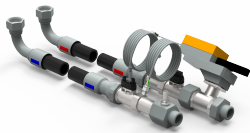

## FEATURES

---

Flexible hoses to connect RDHX Pro with facility water supply and return