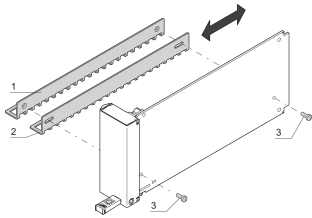

# Air Baffle for AMC Filler Modules

Filler Modules with air baffles and push-pull handle direct airflow to slots with AdvancedMC modules to ensure a proper cooling. The air baffle consists of a fixed and a movable part to adjust the air flow through the slot in a range of 60 to 80 %.

## FEATURES

Retrofittable to AMC filler modules

Air flow adjustable to block the air flow through unused slots

The air baffle consists of a fixed and a movable part to adjust the air flow through the slot in a range of 60 to 80%