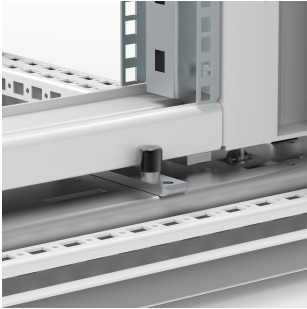

Transport Bracket For Swing Frame, ESFT

The transport bracket keeps the swing frame in a closed position during transport to avoid movements and vibrations that can damage the components assembled in the swing frame.

FEATURES

Description: To block swing frame in a closed position during transportation.

Pack quantity: 1 piece with mounting accessories.

SPECIFICATIONS

Table 1/1

Catalog Number	Height	Width	Depth	Material	Finish	Color
ESFT01	50mm	20mm	128mm	Mild Steel	Powder Coated	Light Gray