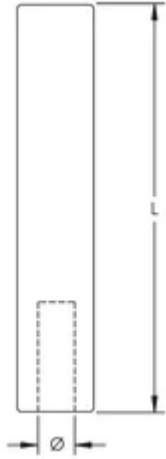

# Ground Rod Drive Sleeve for Pointed Ground Rods

## FEATURES

For use with unthreaded ground rods

Slides on top of ground rod to prevent mushrooming while driving into ground

## SPECIFICATIONS

**Ground Rod Type:** Copper-bonded;Galvanized;Stainless steel

**Material:** Steel

Table 1/1

Catalog Number	Article Number	Ground Rod Diameter, Nominal	Diameter (Ø)	Length (L)
DH12M	158120	1/2"	13.5 mm	100mm
DH58M	158130	5/8"	16 mm	100mm

## DIAGRAMS

---