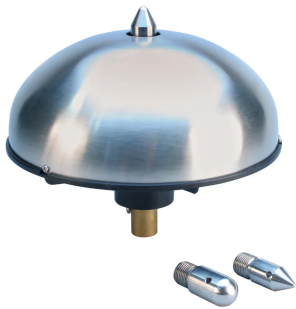

# Dynasphere Air Terminal, MKIV

The economic and safety implications of lightning can be devastating. In general, the highest point of a facility is the most vulnerable to a direct lightning strike. Lightning rods or air terminals are needed to capture the strike to a preferred point and to safely conduct the energy to ground to minimize the risk.

The nVent ERICO Dynasphere air terminal provides a preferred point for lightning discharges which would otherwise strike and damage an unprotected structure and/or its contents. The primary function of an air terminal, or air termination system, is to capture the lightning strike to a preferred point, so that the discharge current can be directed via the downconductor(s) to the grounding system.

## FEATURES

- Dynamic response to the approach of a lightning downleader
- Non-radioactive technology
- No external power required
- Three replaceable terminals for specific elevation requirements