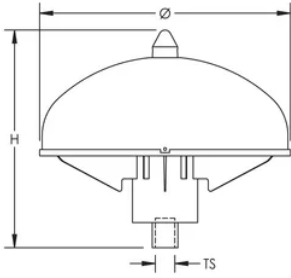

DIAGRAMS

WARNING

---

nVent products shall be installed and used only as indicated in nVent's product instruction sheets and training materials. Instruction sheets are available at www.nvent.com and from your nVent customer service representative. Improper installation, misuse, misapplication or other failure to completely follow nVent's instructions and warnings may cause product malfunction, property damage, serious bodily injury and death and/or void your warranty.

North America

+1.800.753.9221

Option 1 – Customer Care

Option 2 – Technical

Support

Europe

Netherlands:

+31 800-0200135

France:

+33 800 901 793

Europe

Germany:

800 1890272

Other Countries:

+31 13 5835404

APAC

Shanghai:

+ 86 21 2412 1618/19

Sydney:

+61 2 9751 8500

Our powerful portfolio of brands:

CADDY

ERICO

HOFFMAN

ILSCO

SCHROFF

TRACHTE